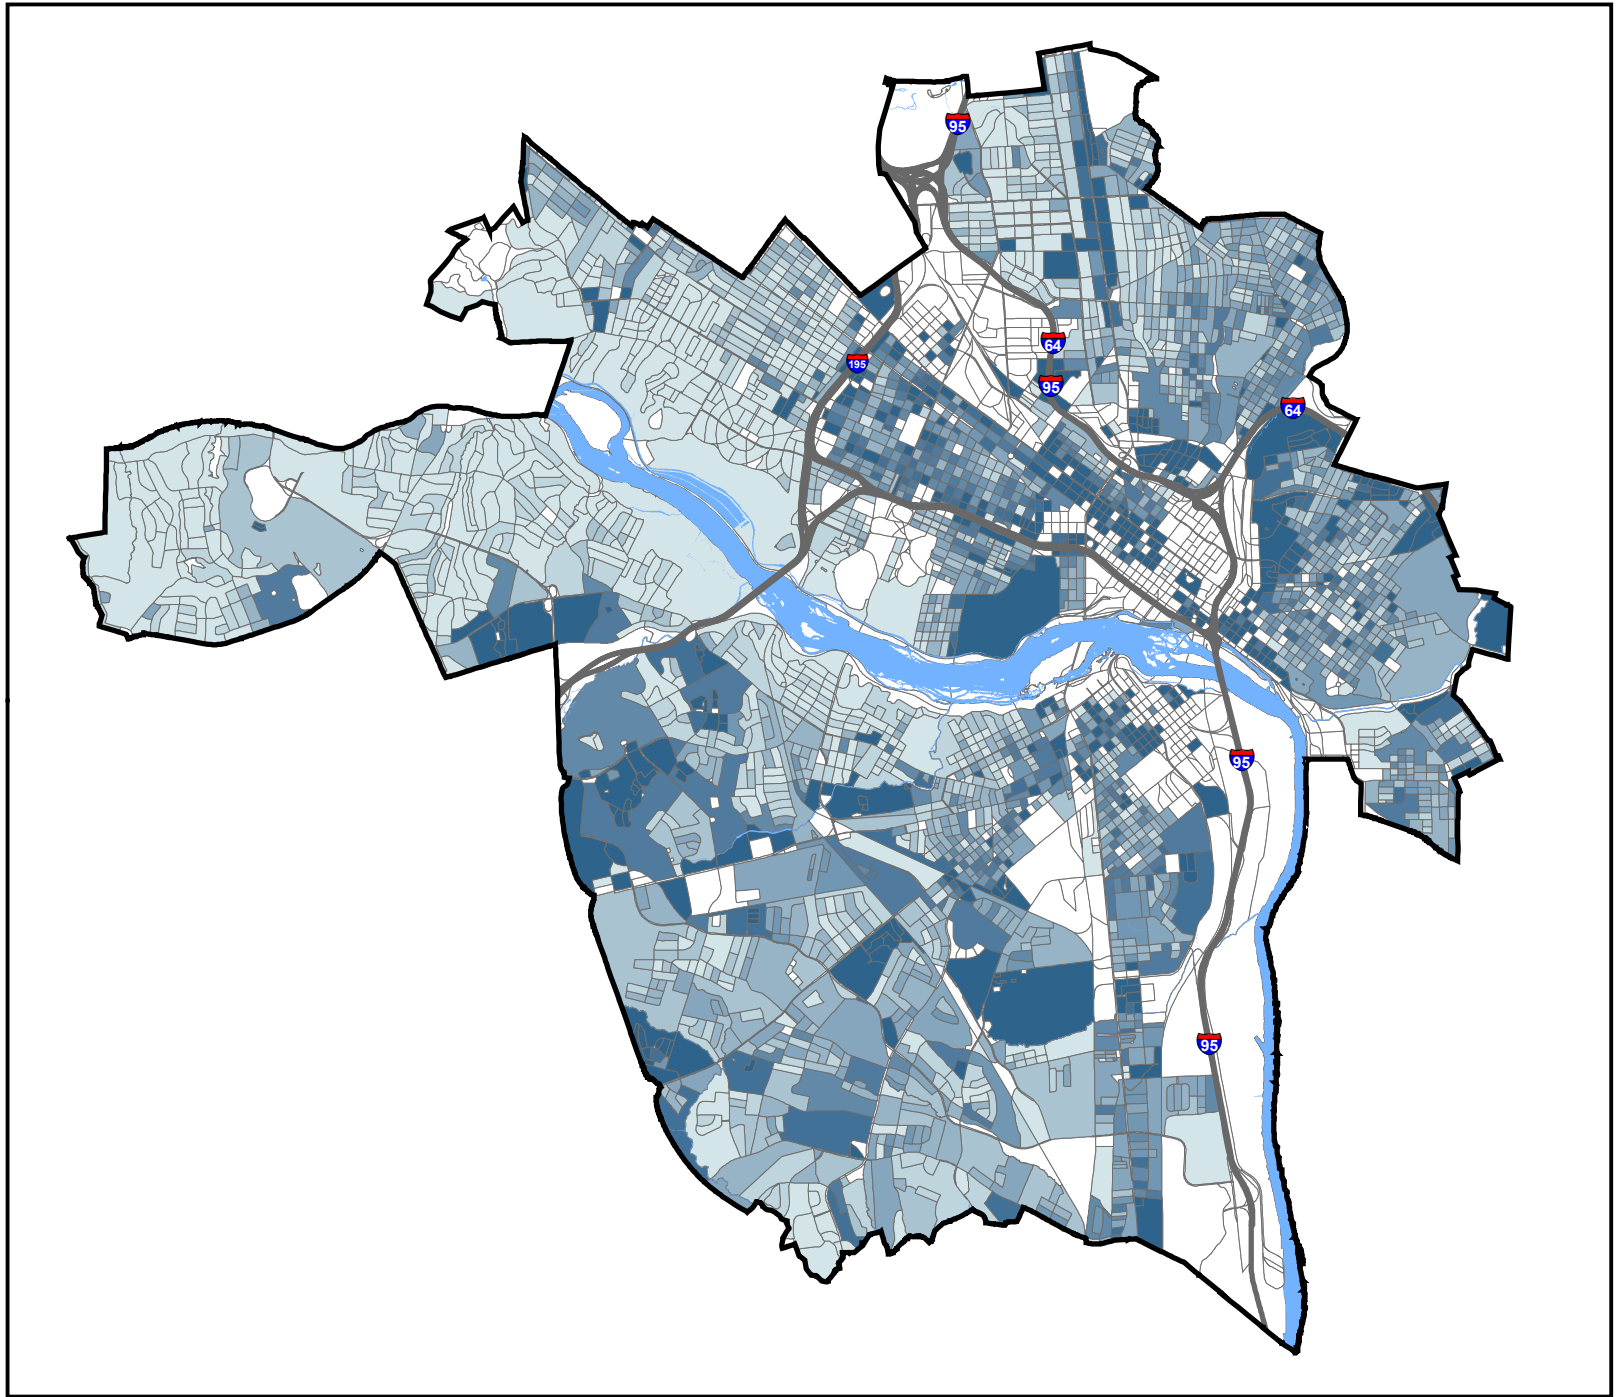

Housing: Renter-Occupied - 2010 Census

City of Richmond, VA
Geographic Information Systems

Housing % renter occupied

Source:
U.S. Census Bureau, 2010 Census

Disclaimer:
The City of Richmond assumes no liability either for any errors, omissions, or inaccuracies in the information provided regardless of the cause of such or for any decision made, action taken, or action not taken by the user in reliance upon any maps or information provided herein.

1 inch = 2 miles
1:100,000