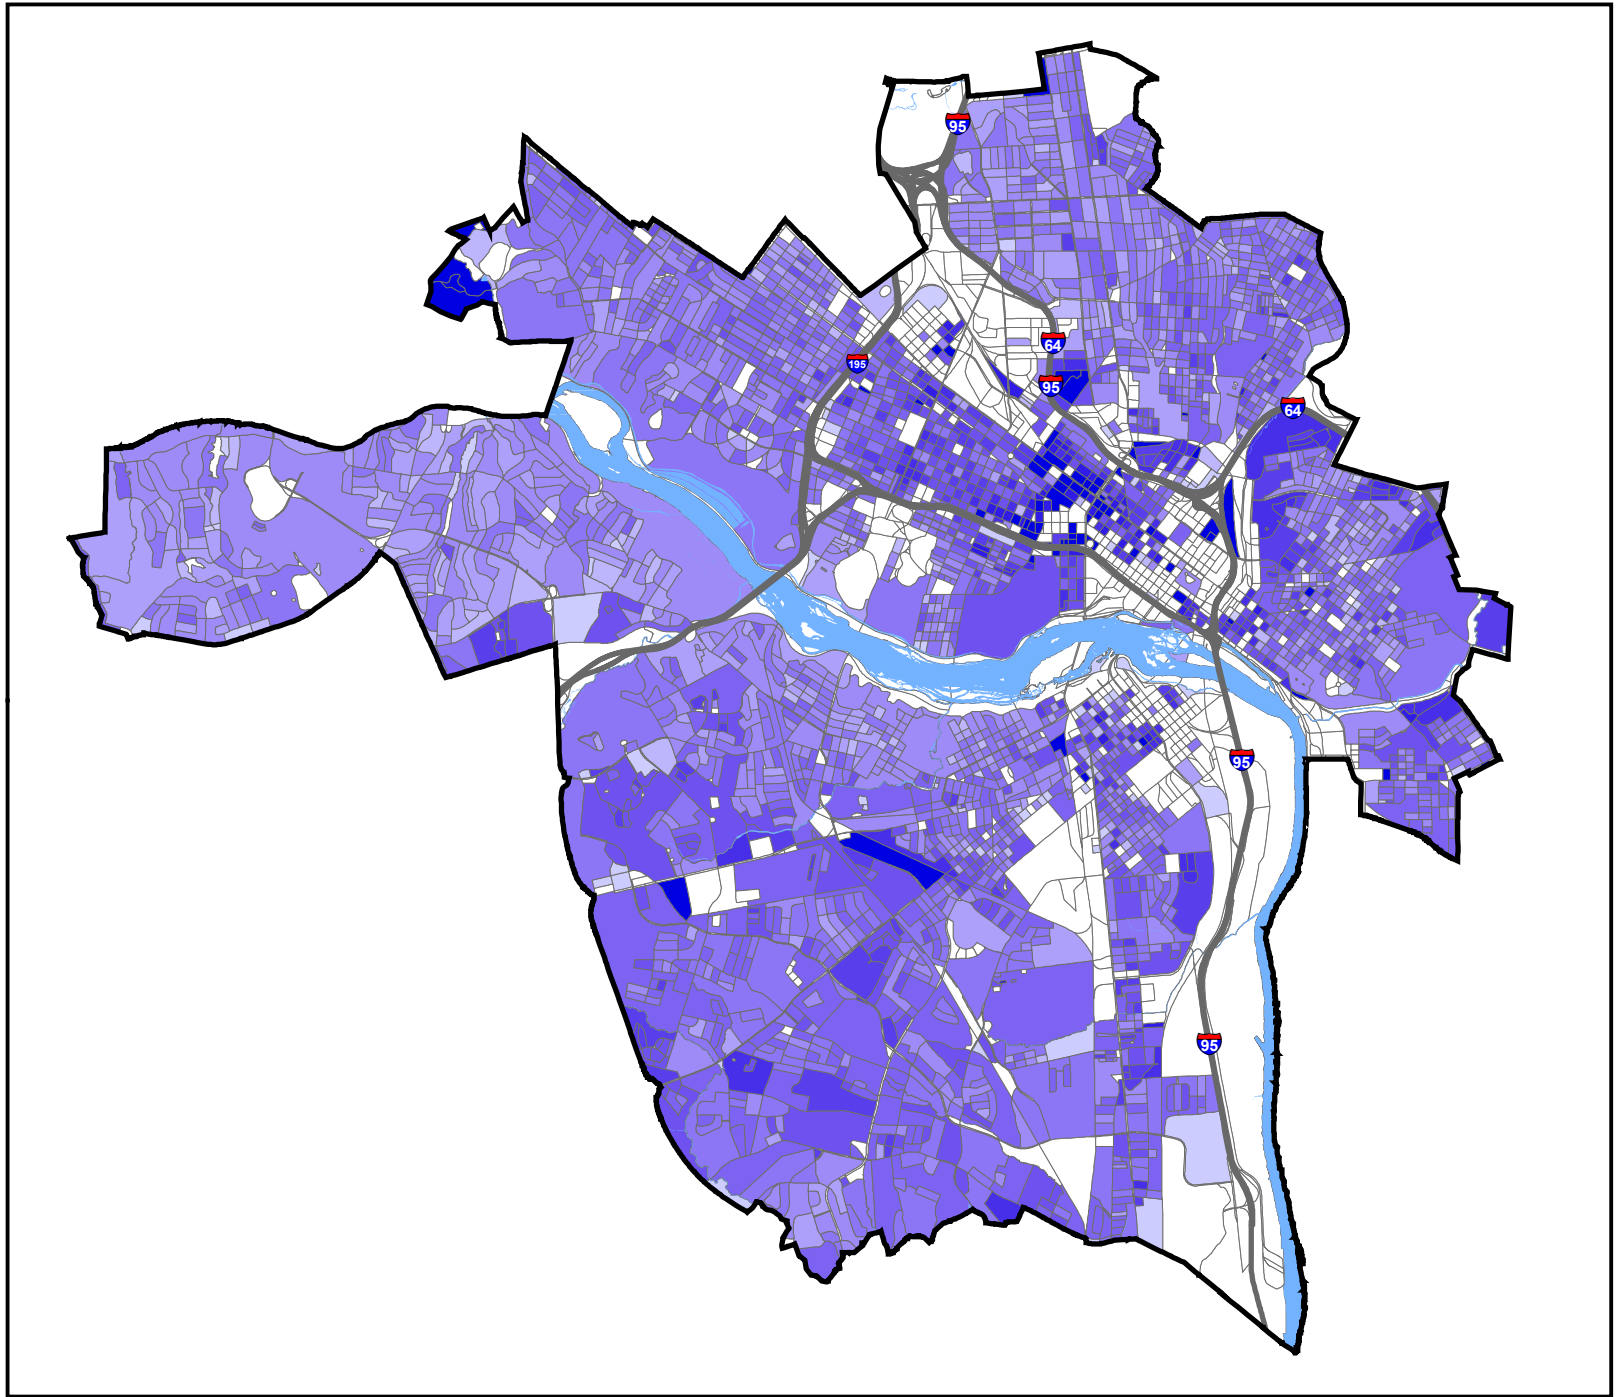

Population Under 30 Years - 2010 Census

City of Richmond, VA
Geographic Information Systems

Population % under 30 years

Source:
U.S. Census Bureau, 2010 Census

Disclaimer:
The City of Richmond assumes no liability either for any errors, omissions, or inaccuracies in the information provided regardless of the cause of such or for any decision made, action taken, or action not taken by the user in reliance upon any maps or information provided herein.

1 inch = 2 miles
1:100,000