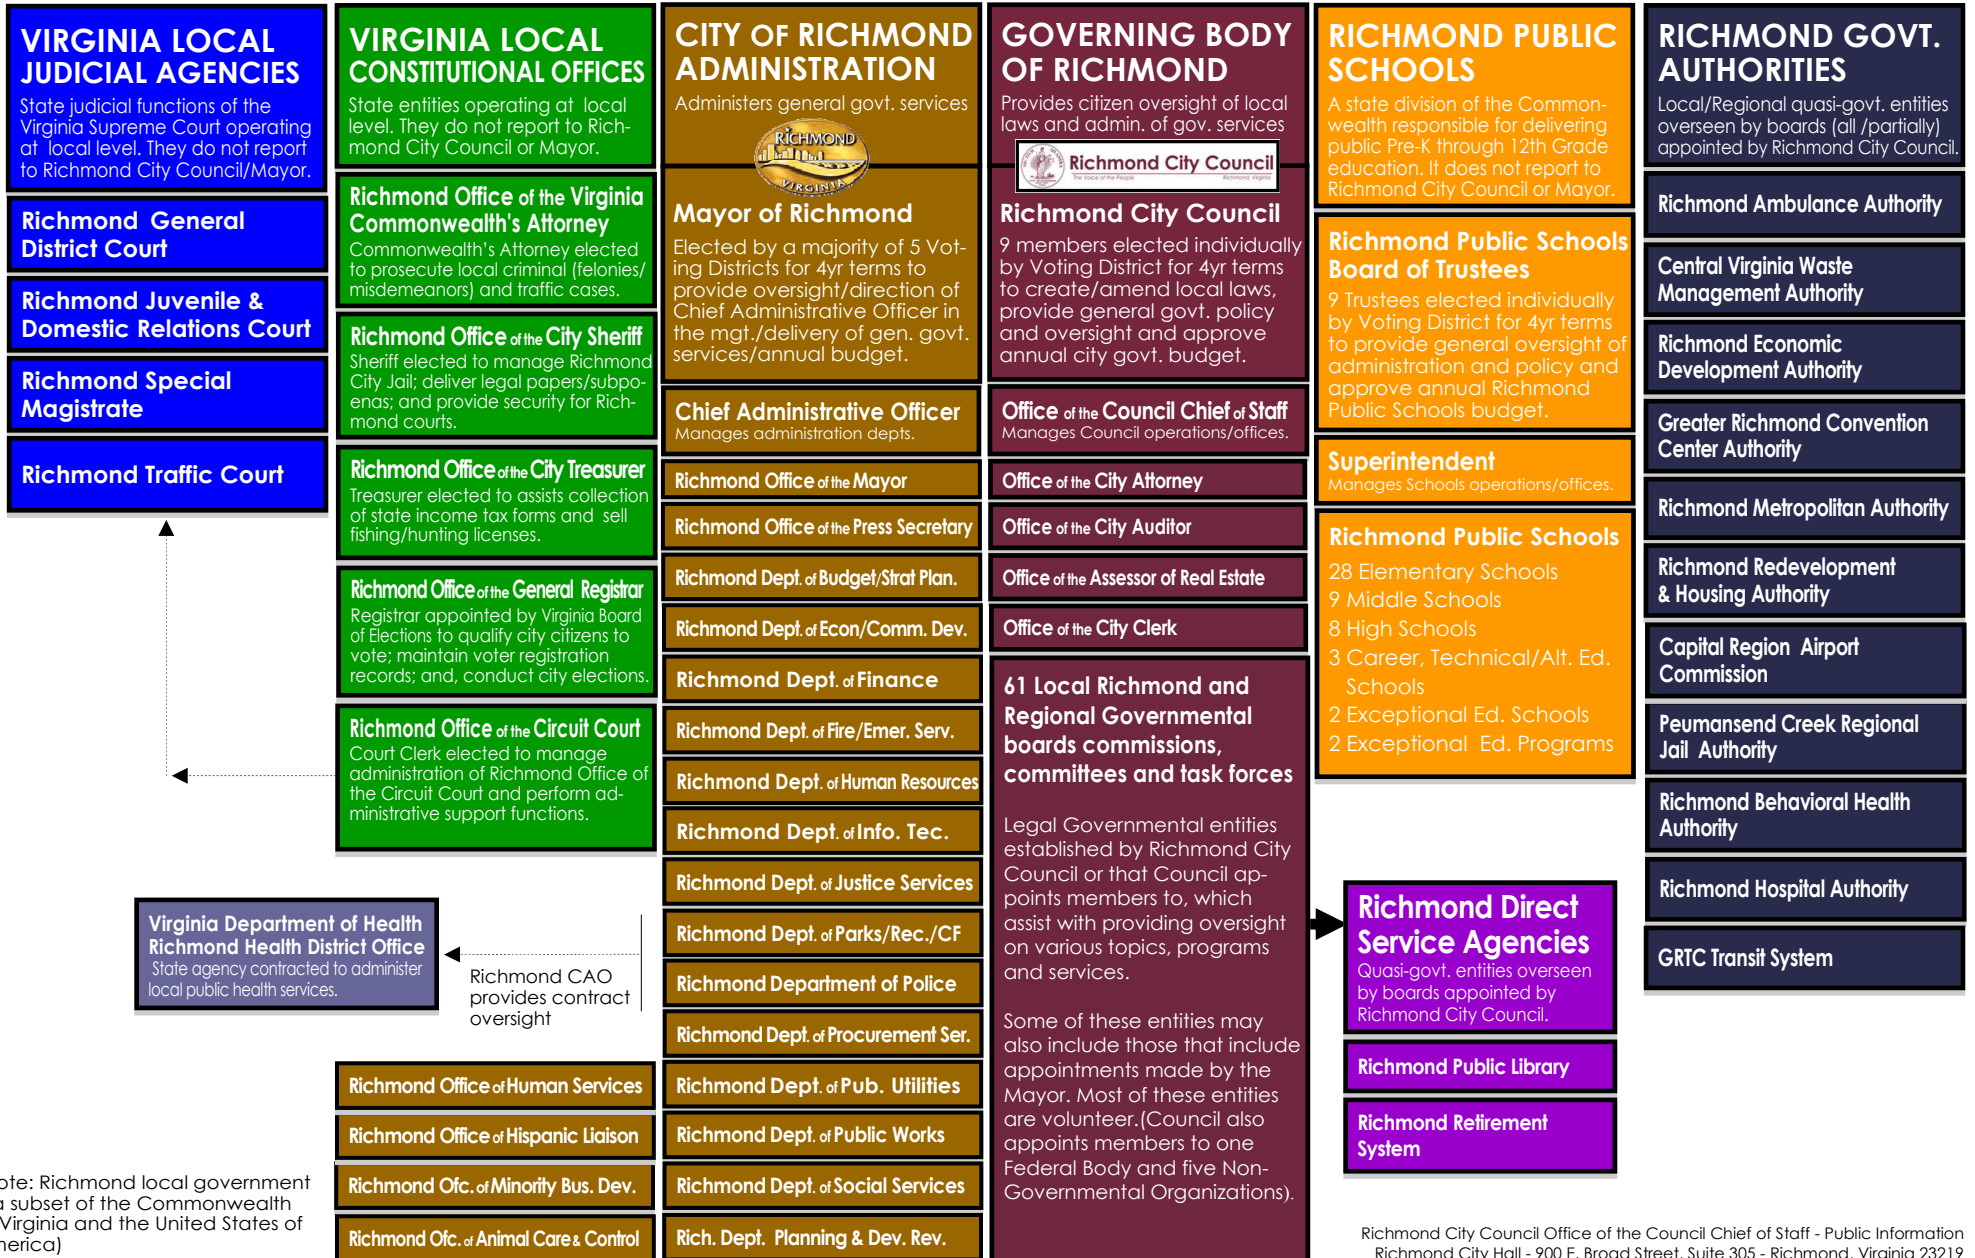

Richmond Citizen Government Org. Chart | Richmond, Virginia, U.S.A.

Richmond Voting Districts: West End 1st District - North Central 2nd District - Northside 3rd District - Southwest 4th District - Central 5th District - Gateway 6th District - East End 7th District - Southside 8th District - South Central 9th District

Richmond Citizens

(Note: Richmond local government is a subset of the Commonwealth of Virginia and the United States of America)