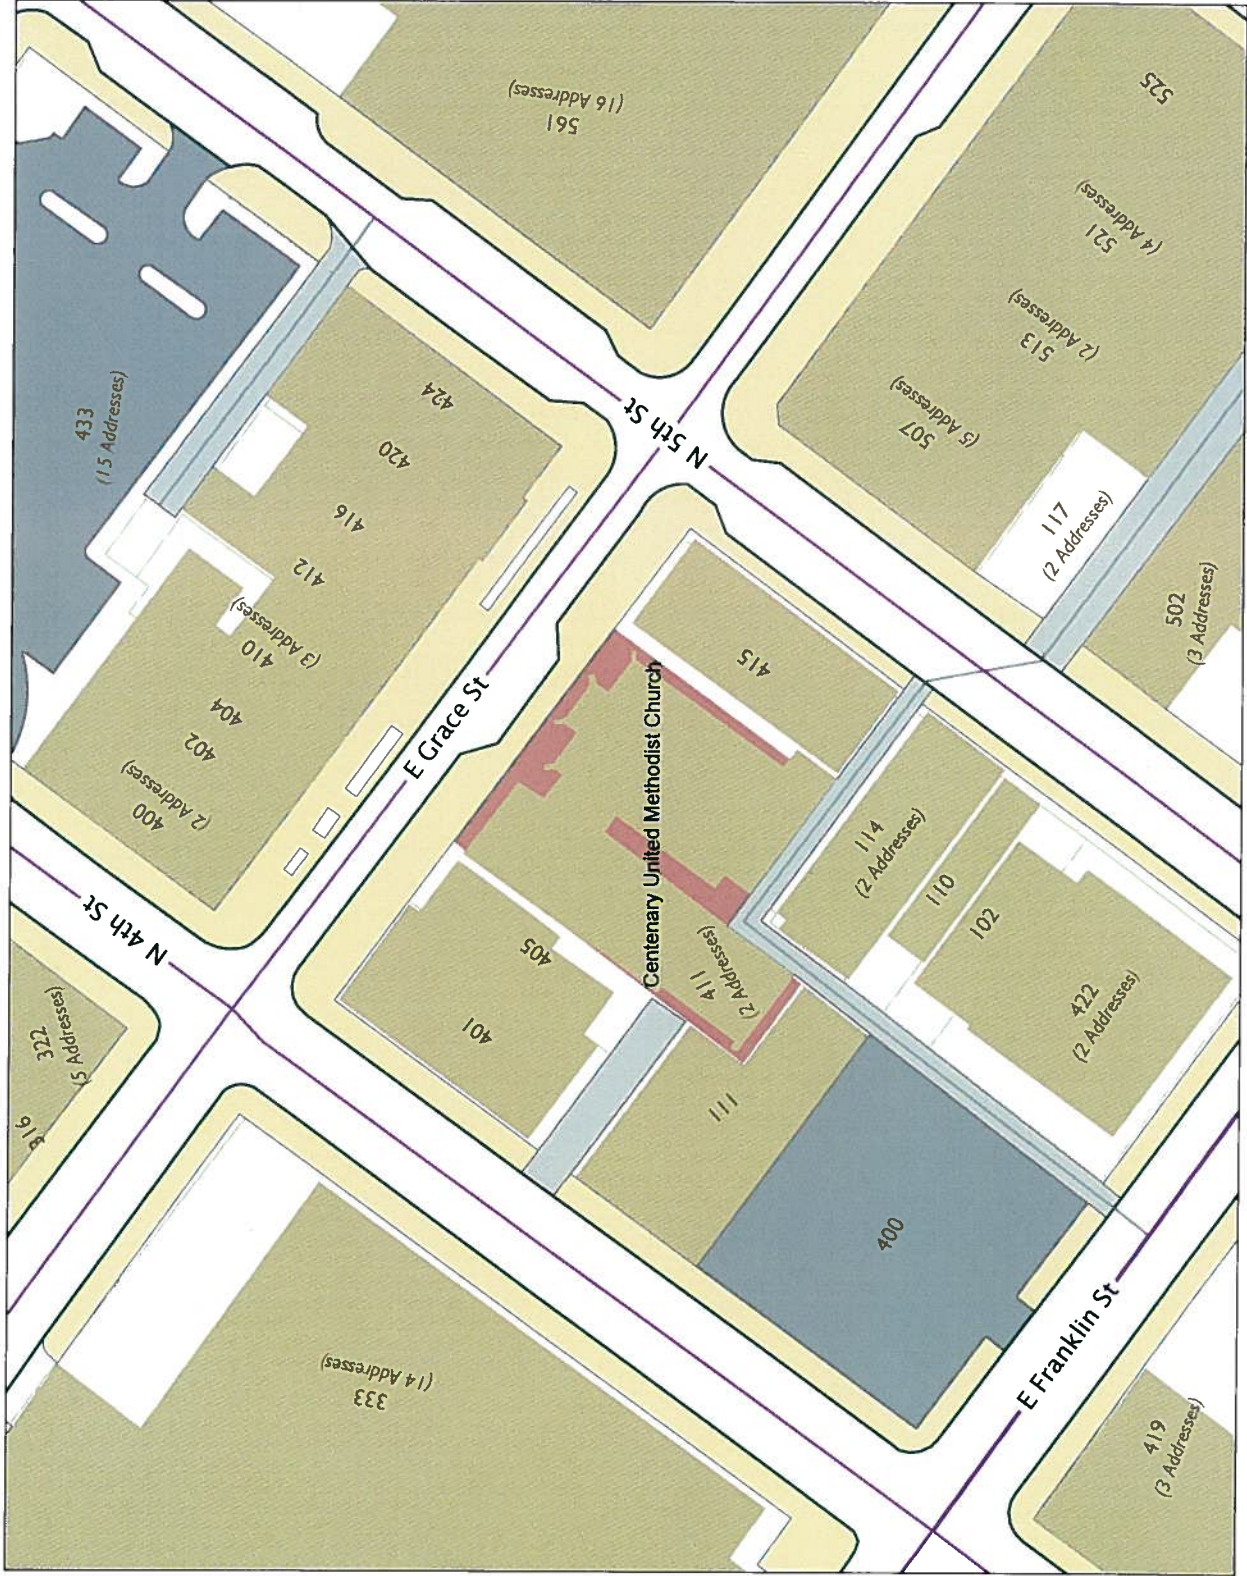

Centenary United Methodist Church - 409 E. Grace Street

City of Richmond, VA
Geographic Information Systems

Legend

City Old & Historic Sites