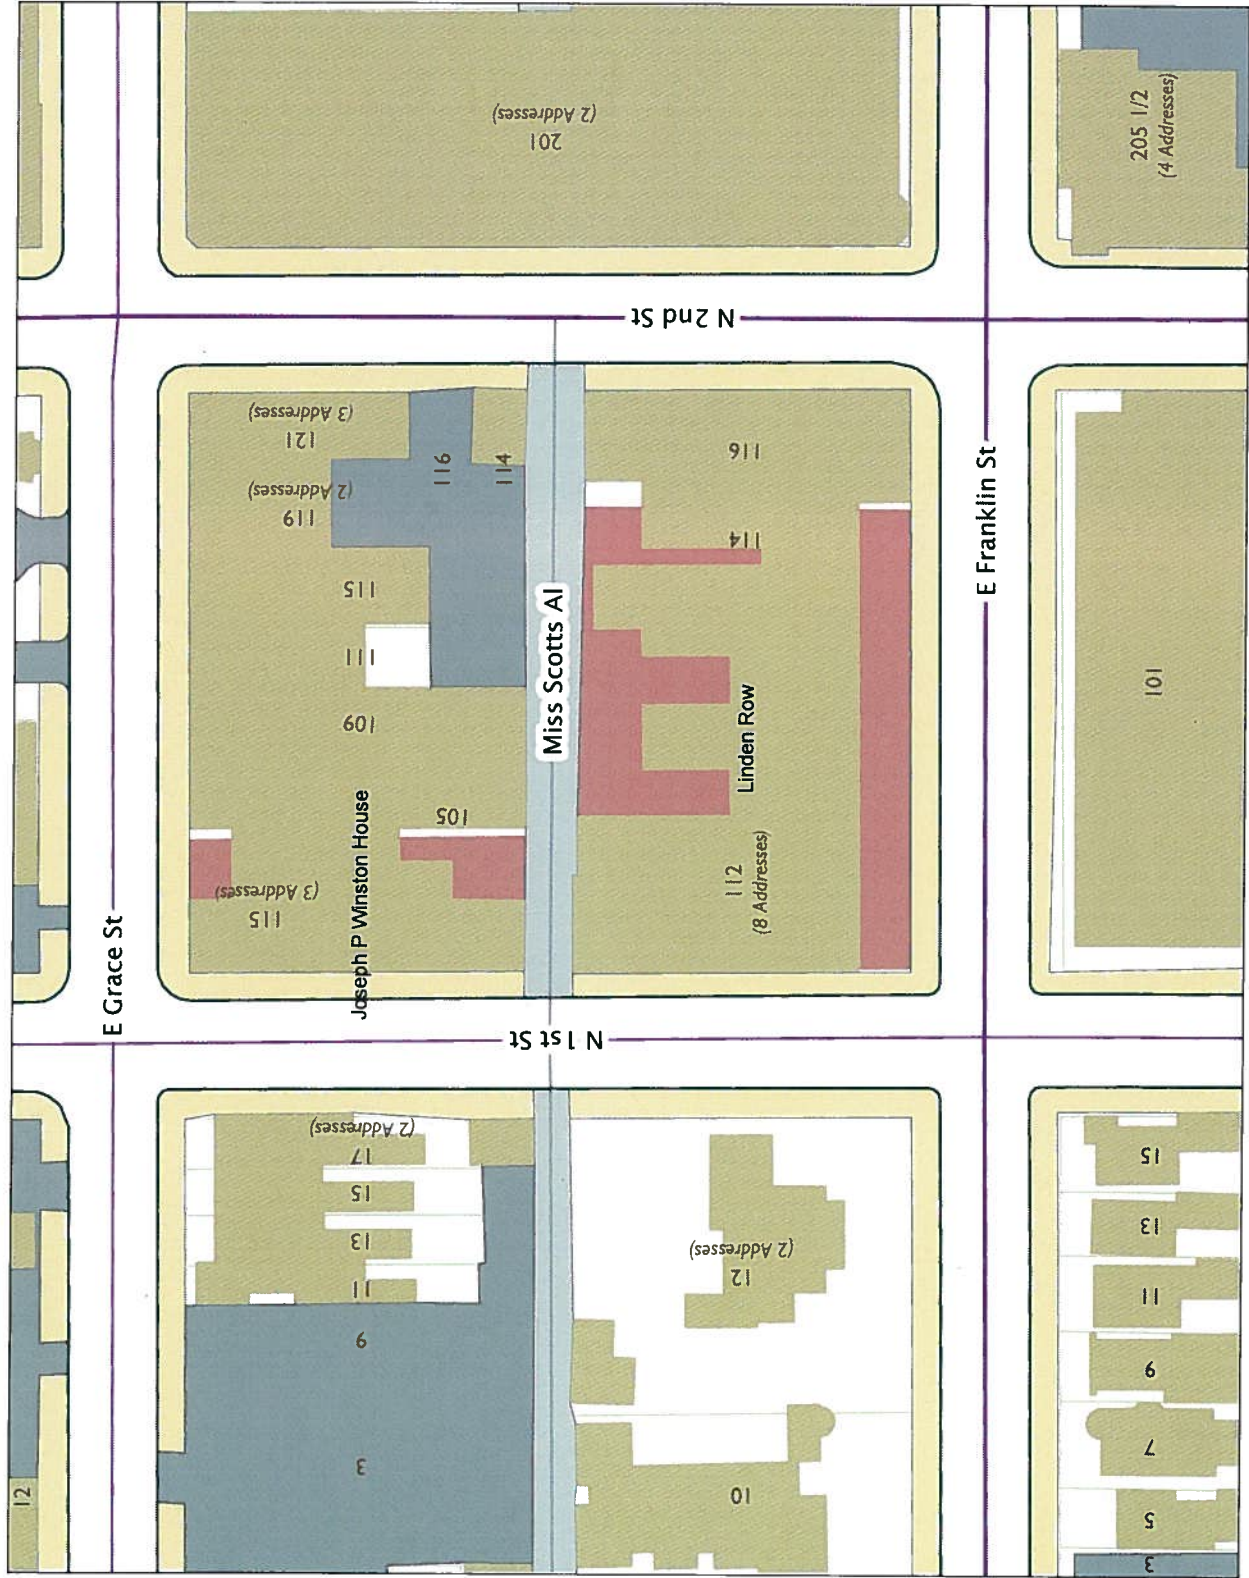

Linden Row: 100-14 E. Franklin Street

City of Richmond, VA
Geographic Information Systems

1 inch = 83 feet

Legend

City Old & Historic Sites