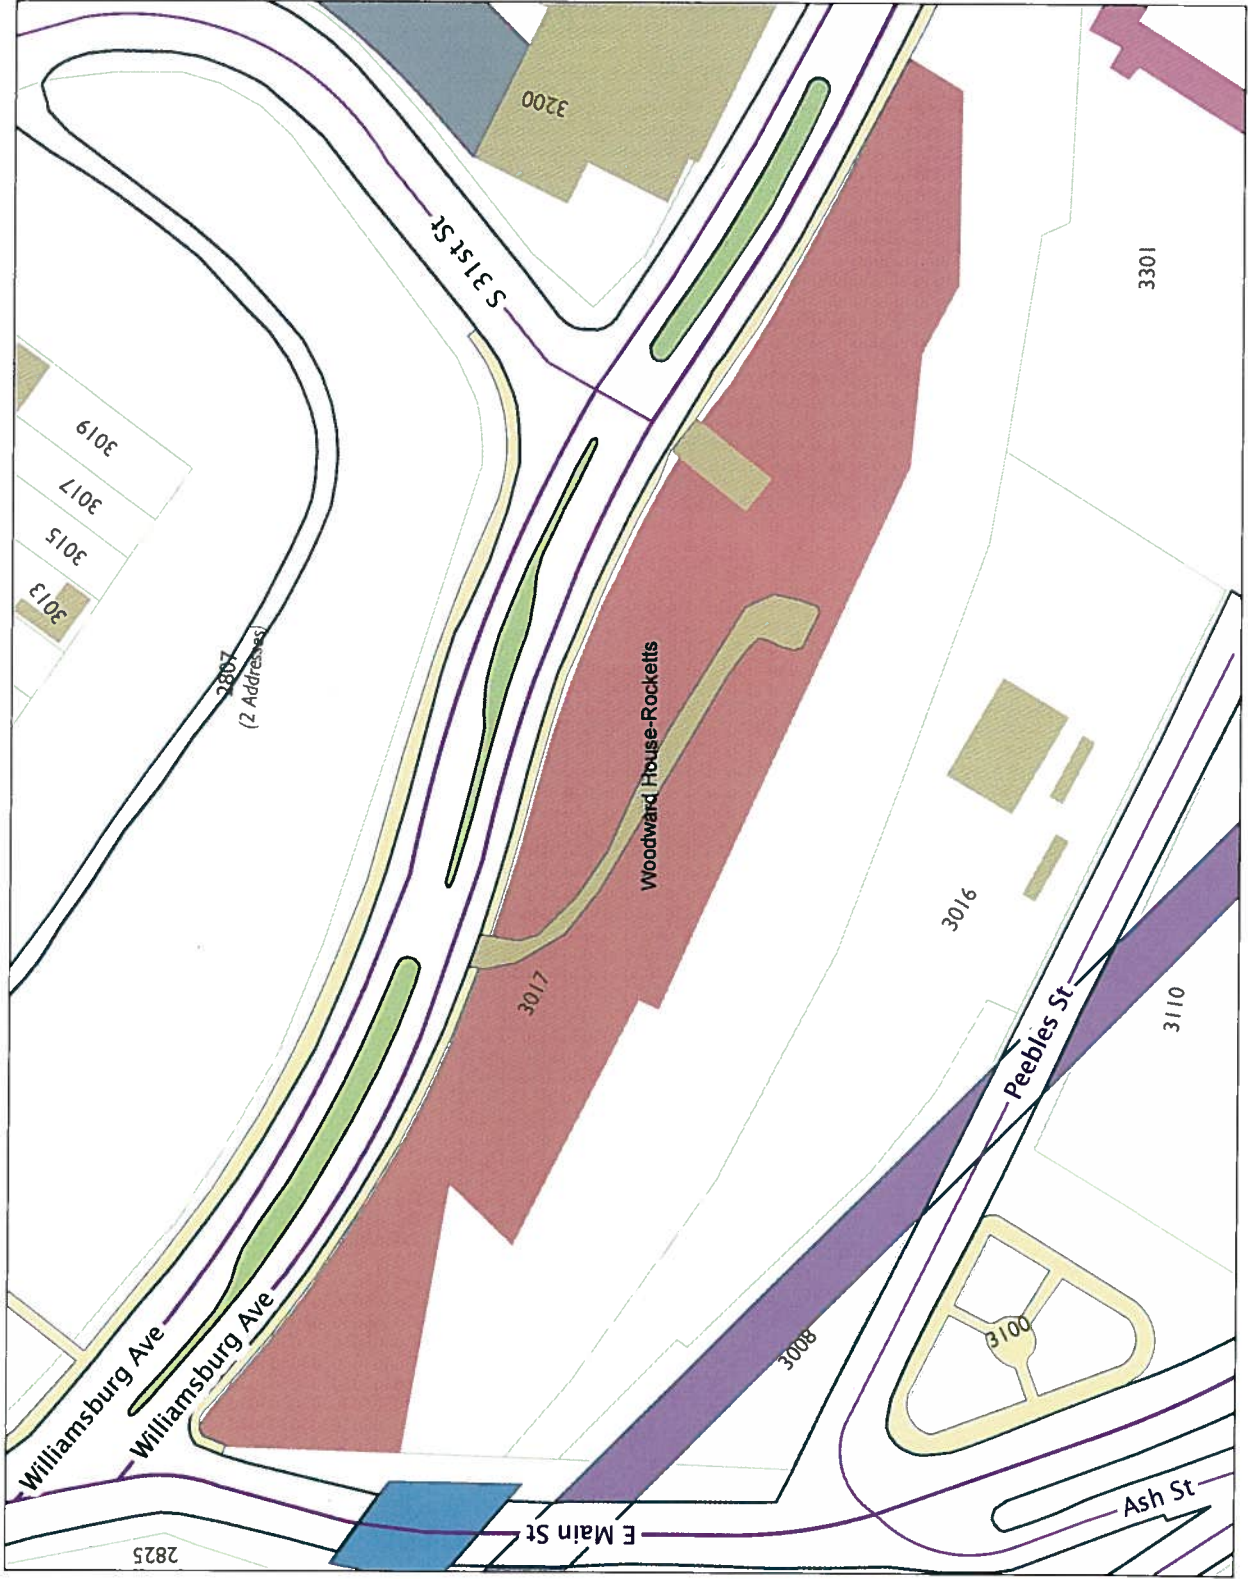

Woodward House - Rockett's - 3017 Williamsburg Road

City of Richmond, VA
Geographic Information Systems

Location Reference

1 inch = 100 feet

Legend

City Old & Historic Sites