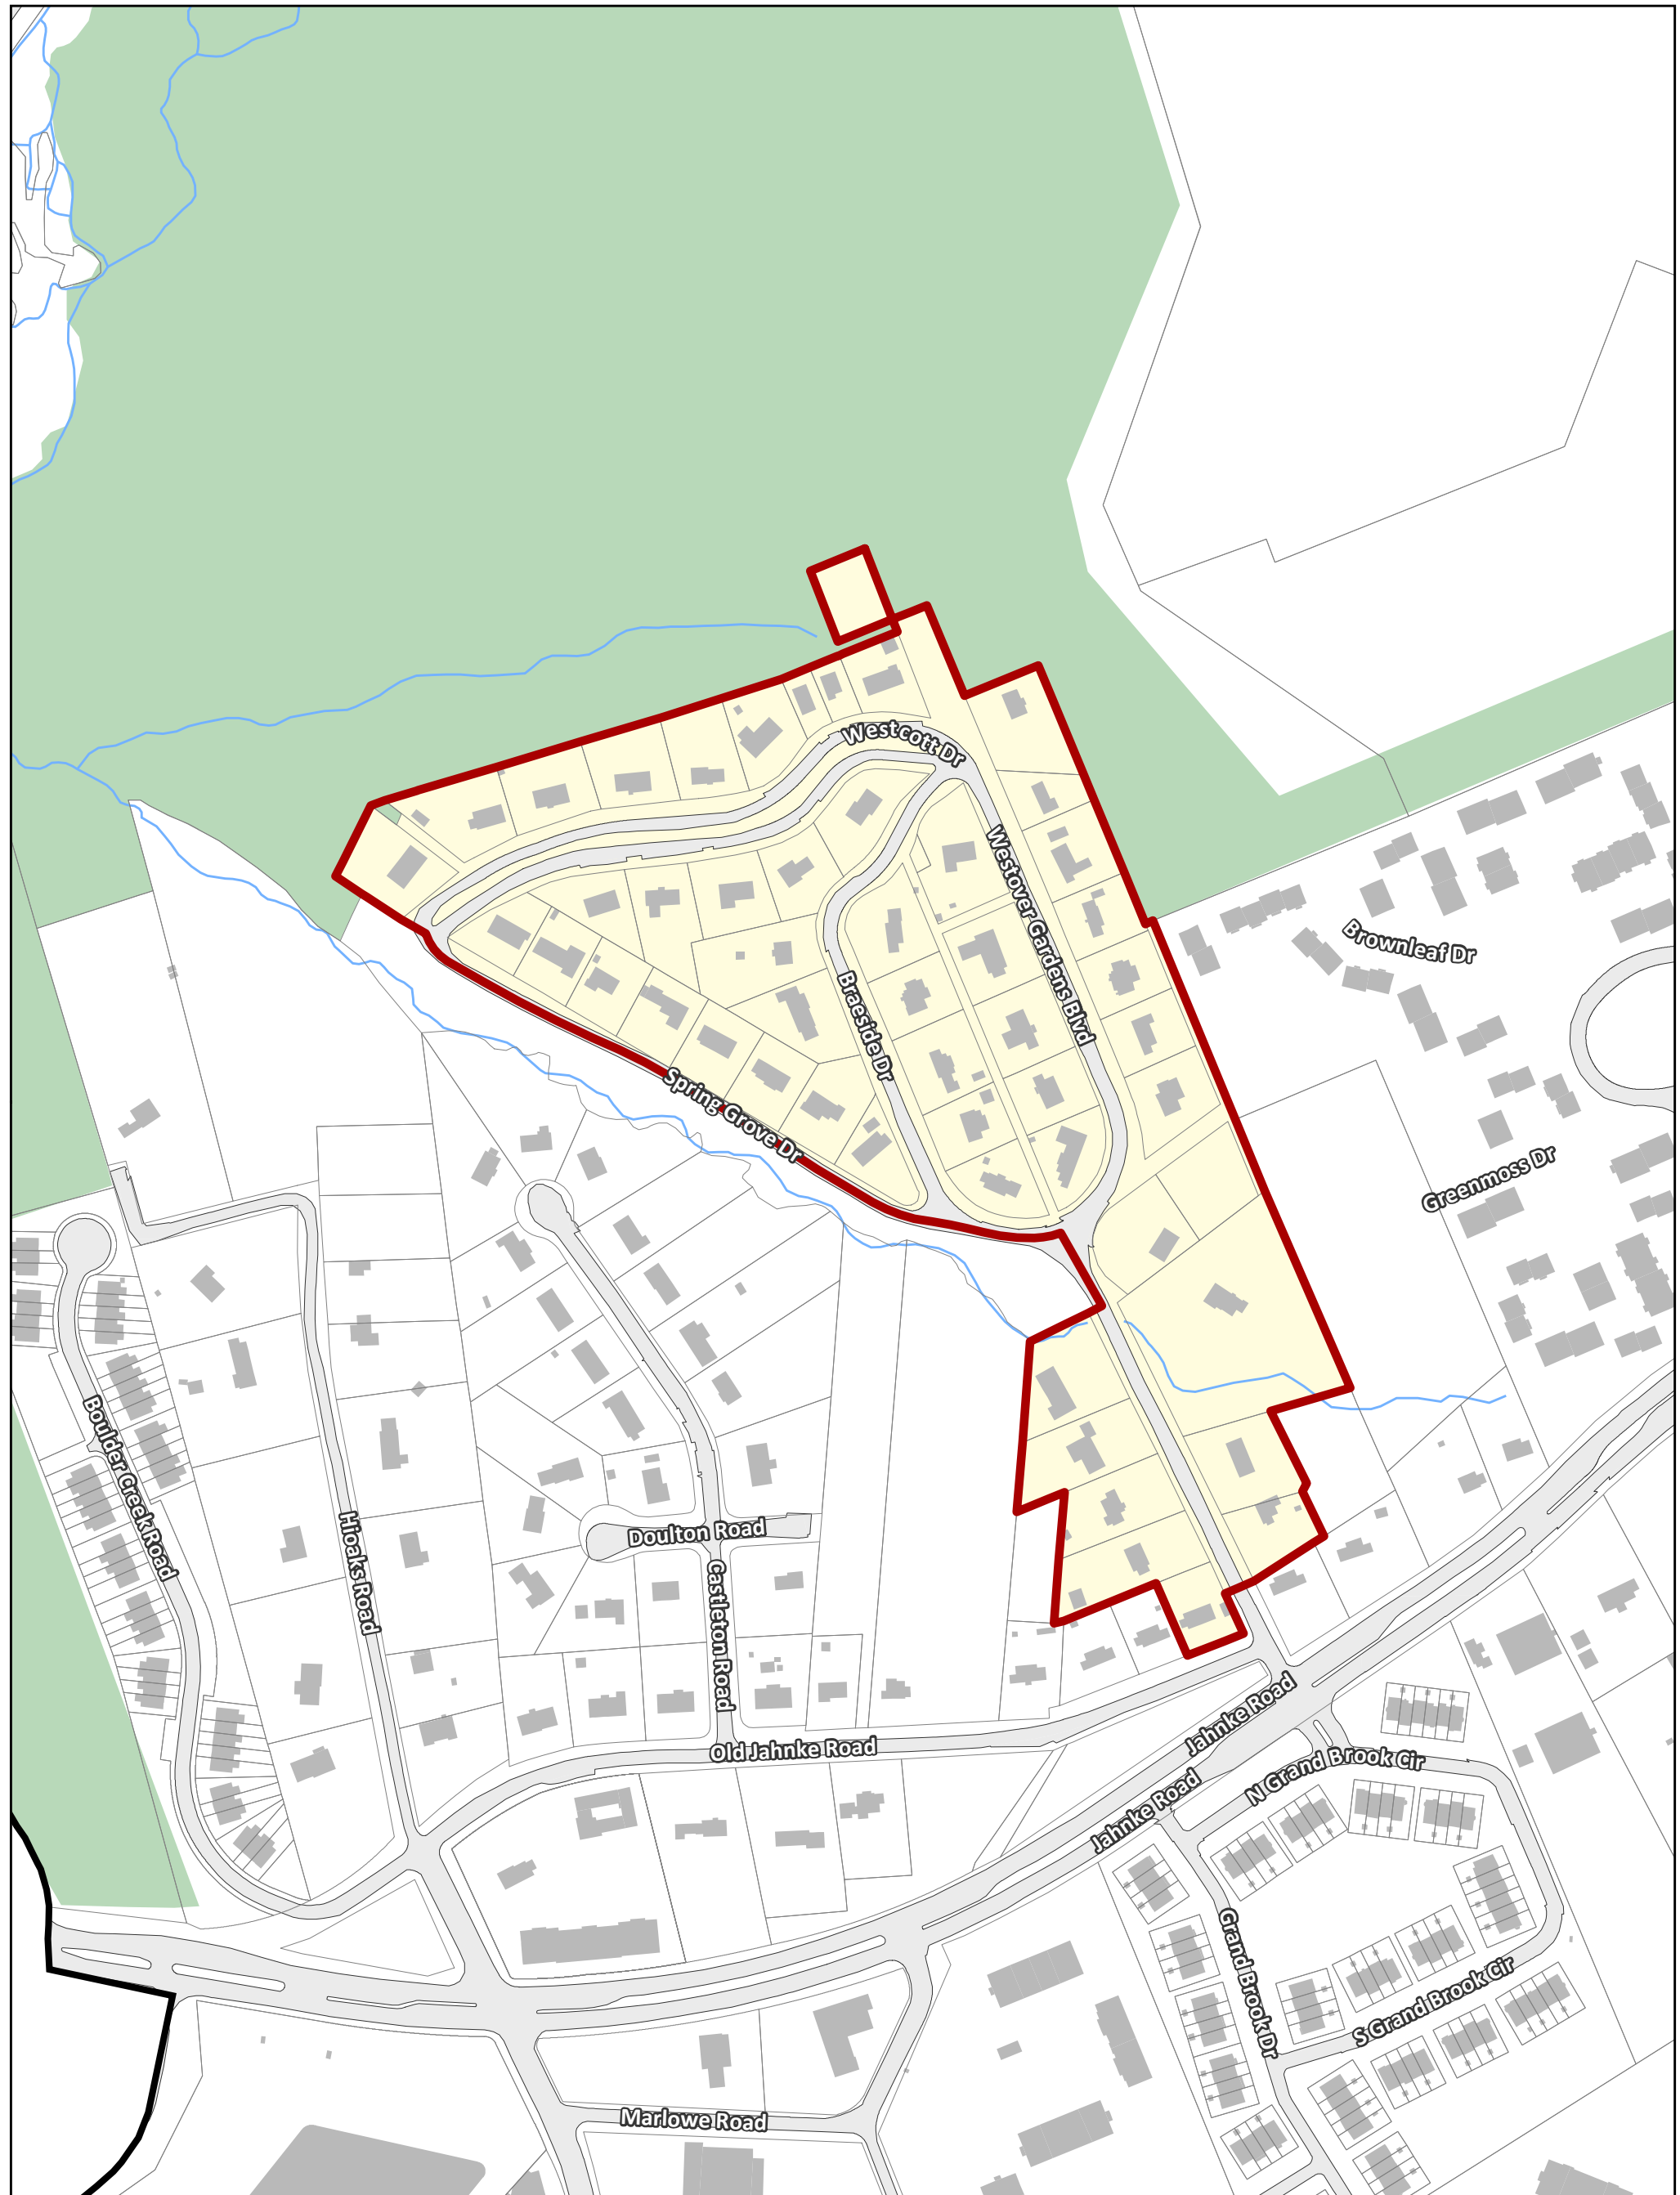

Westover Gardens Civic Association

City of Richmond, VA

Geographic Information Systems

1 inch = 250 feet

0 0.025 0.05 0.075 0.1 Miles

Association Boundary

City Boundary

Parcels

Buildings

Parks & Open Space

Water

Location Reference

Disclaimer:
The City of Richmond assumes no liability either for any errors, omissions, or inaccuracies in the information provided regardless of the cause of such or for any decision made, action taken, or action not taken by the user in reliance upon any maps or information provided herein.