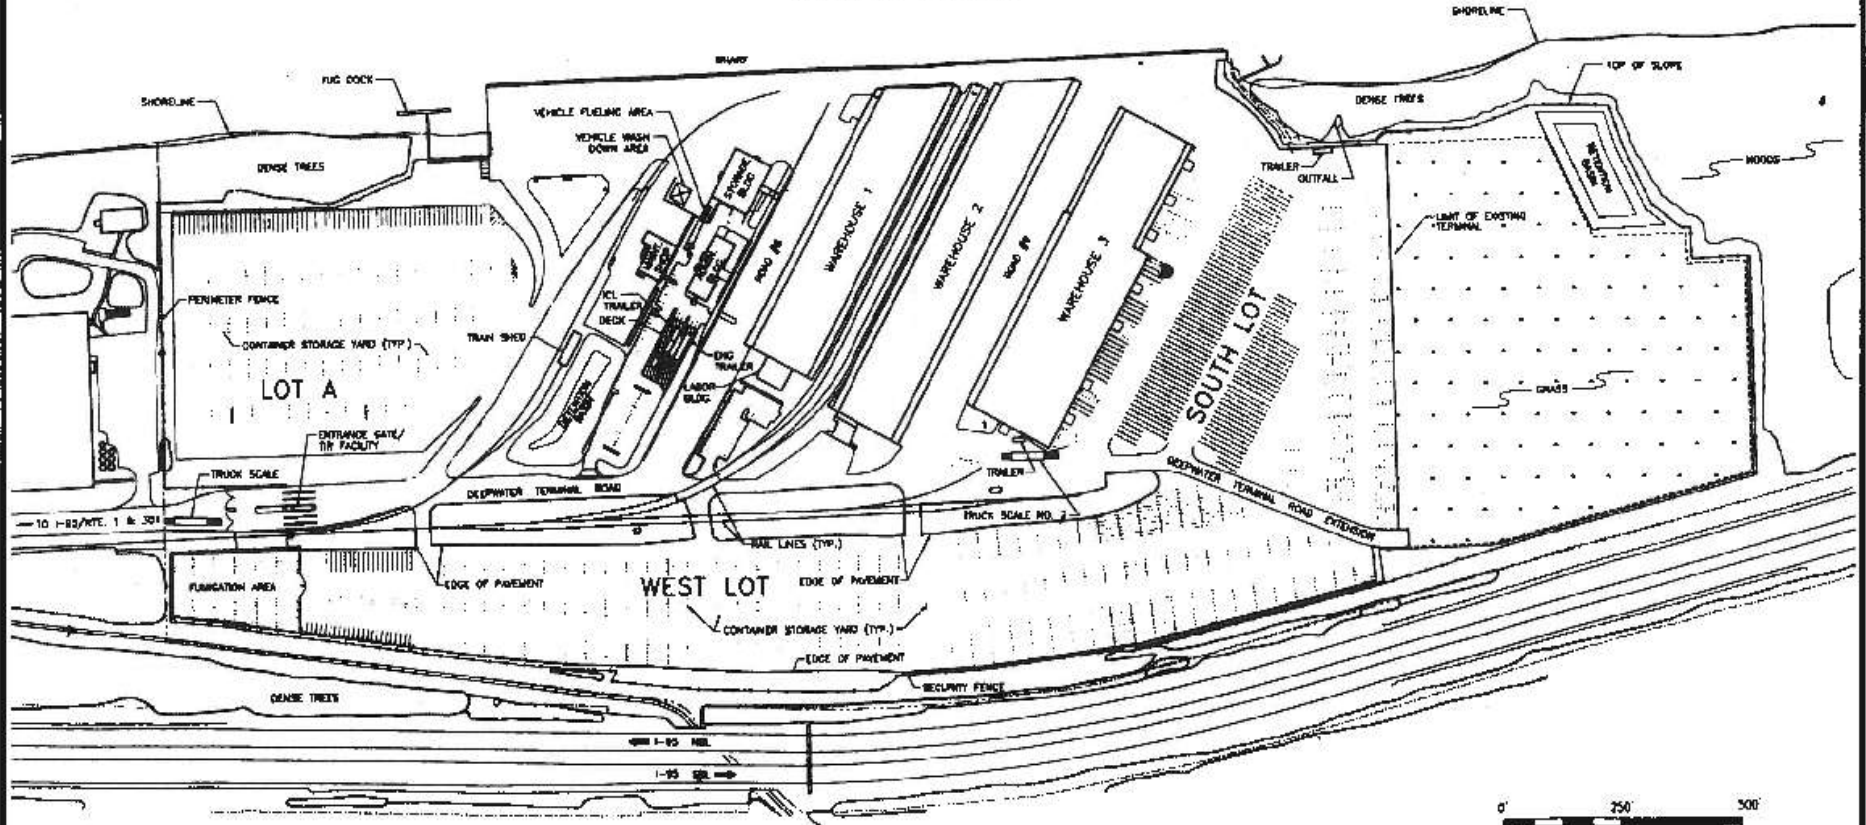

JAMES RIVER

PORT OF RICHMOND
SITE PLAN