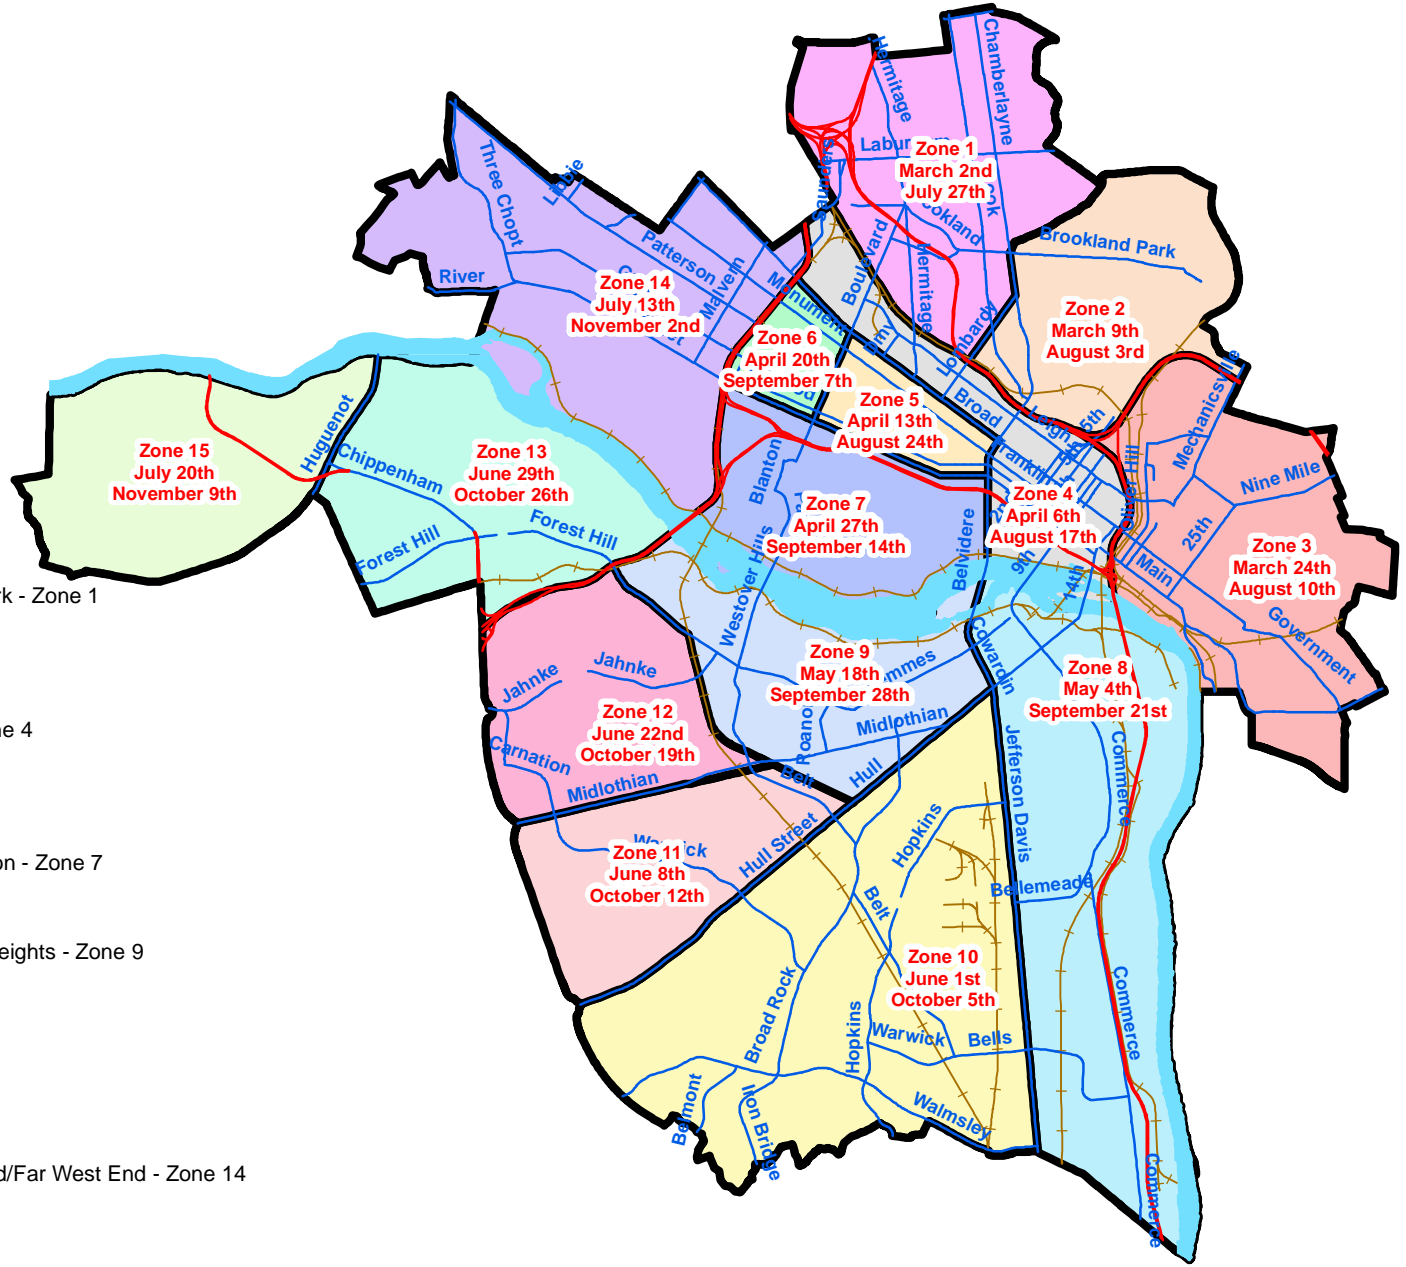

2019 Neighborhood Clean Up Schedule

City of Richmond, VA

Geographic Information Systems

Legend

- Major Highways
- Streets
- Railroads
- James River

Neighborhood Clean Up Areas

ZoneName

- Bellevue/ Ginter Park/ Washington Park - Zone 1
- Northside/Highland Park - Zone 2
- Church Hill/Fulton - Zone 3
- Newtowne/Carver/Jackson Ward - Zone 4
- The Fan/Shaffer - Zone 5
- Museum District - Zone 6
- Maymont/Byrd Park/Oregon Hill/Carillon - Zone 7
- Bellemeade - Zone 8
- Westover Hills/Forest Hill/Woodland Heights - Zone 9
- Broad Rock/Brookbury - Zone 10
- Worthington Farms - Zone 11
- Westover Gardens - Zone 12
- Stafford Hills/Willow Oaks - Zone 13
- Windsor Farms/University of Richmond/Far West End - Zone 14
- Stony Point - Zone 15

1 inch = 8,700 feet