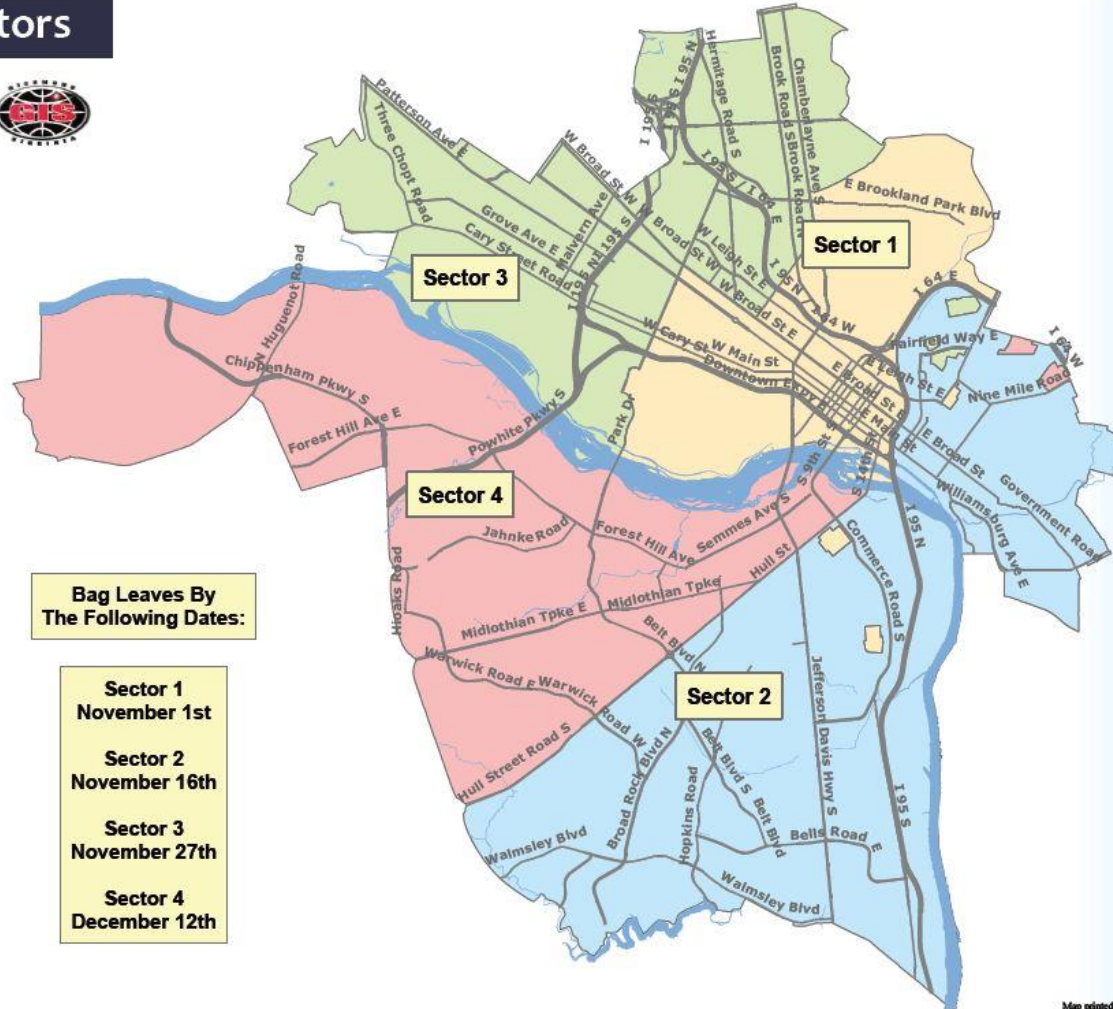

2017 Leaf Collection Sectors

City of Richmond, Virginia
Geographic Information Systems

Legend

- Sector 1
- Sector 2
- Sector 3
- Sector 4

Location Reference

Bag Leaves By The Following Dates:

- **Sector 1**
  November 1st
- **Sector 2**
  November 16th
- **Sector 3**
  November 27th
- **Sector 4**
  December 12th

Leaf Hotline | 804.646.LEAF
Active October 2, 2017