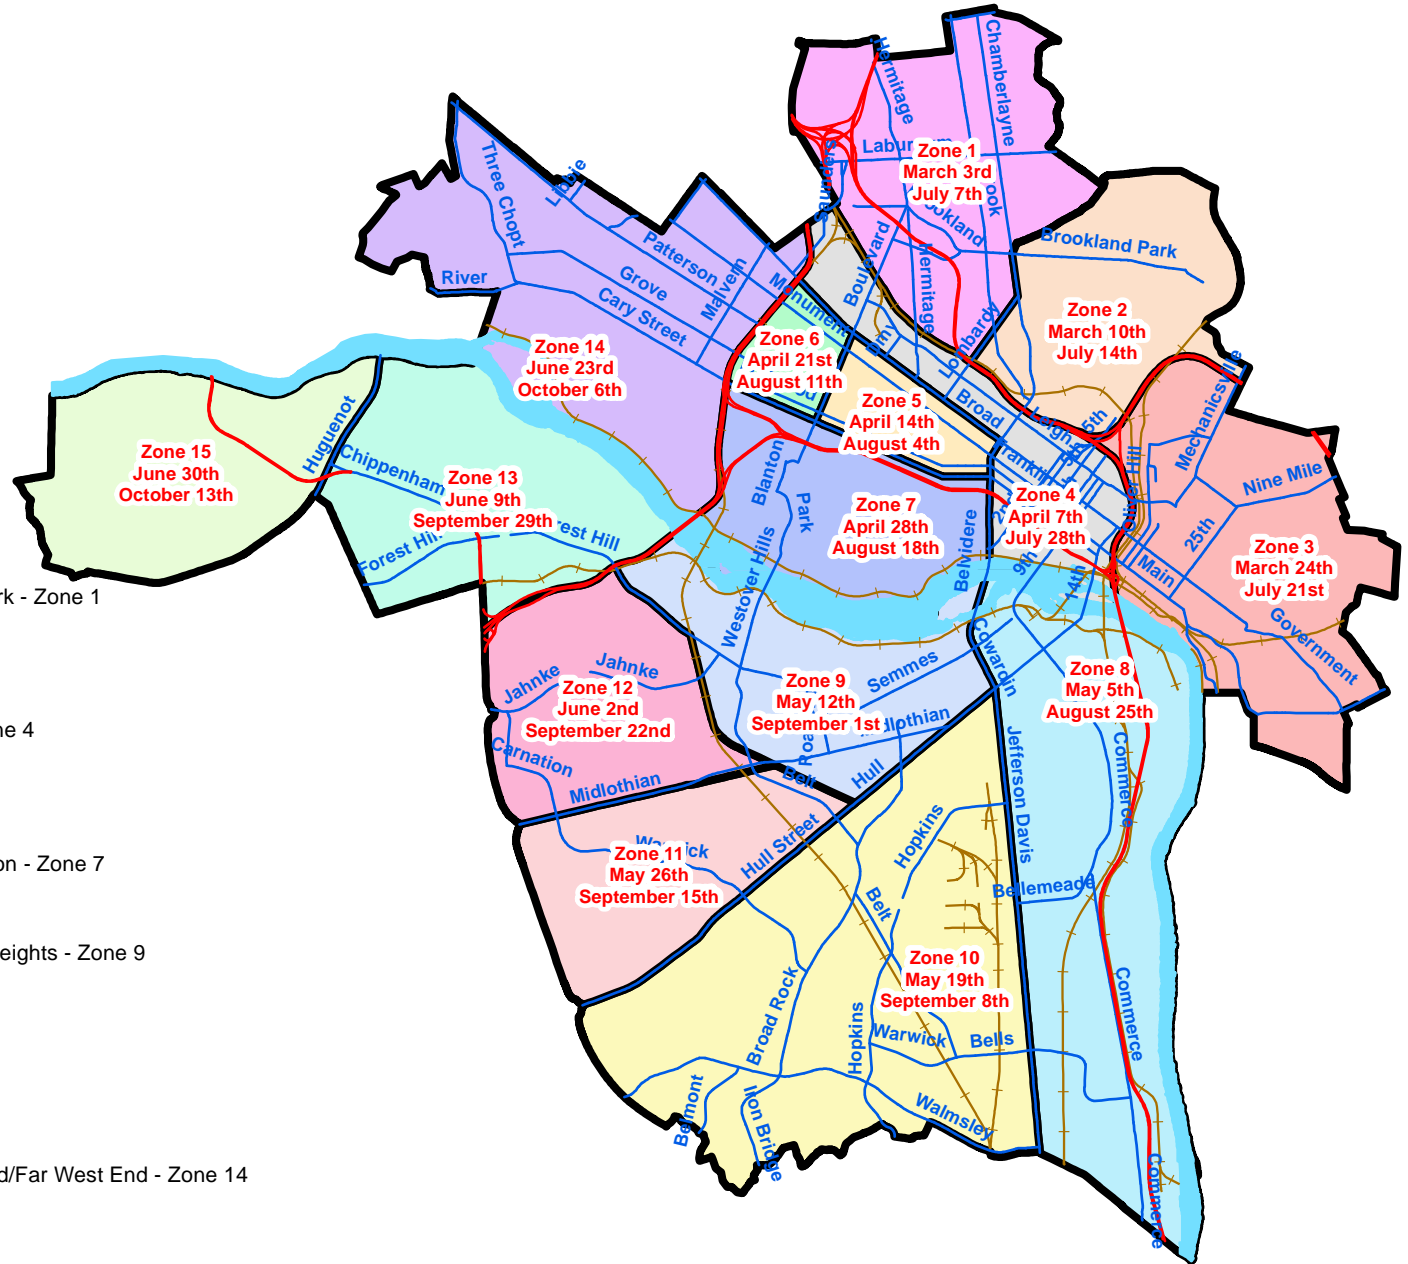

2018 Neighborhood Clean Up Schedule

City of Richmond, VA
Geographic Information Systems

Legend

- Major Highways
- Streets
- Railroads
- James River

Neighborhood Clean Up Areas

ZoneName

- Bellevue/ Ginter Park/ Washington Park - Zone 1
- Northside/Highland Park - Zone 2
- Church Hill/Fulton - Zone 3
- Newtowne/Carver/Jackson Ward - Zone 4
- The Fan/Shaffer - Zone 5
- Museum District - Zone 6
- Maymont/Byrd Park/Oregon Hill/Carillon - Zone 7
- Bellemeade - Zone 8
- Westover Hills/Forest Hill/Woodland Heights - Zone 9
- Broad Rock/Brookbury - Zone 10
- Worthington Farms - Zone 11
- Westover Gardens - Zone 12
- Stafford Hills/Willow Oaks - Zone 13
- Windsor Farms/University of Richmond/Far West End - Zone 14
- Stony Point - Zone 15

1 inch = 8,700 feet