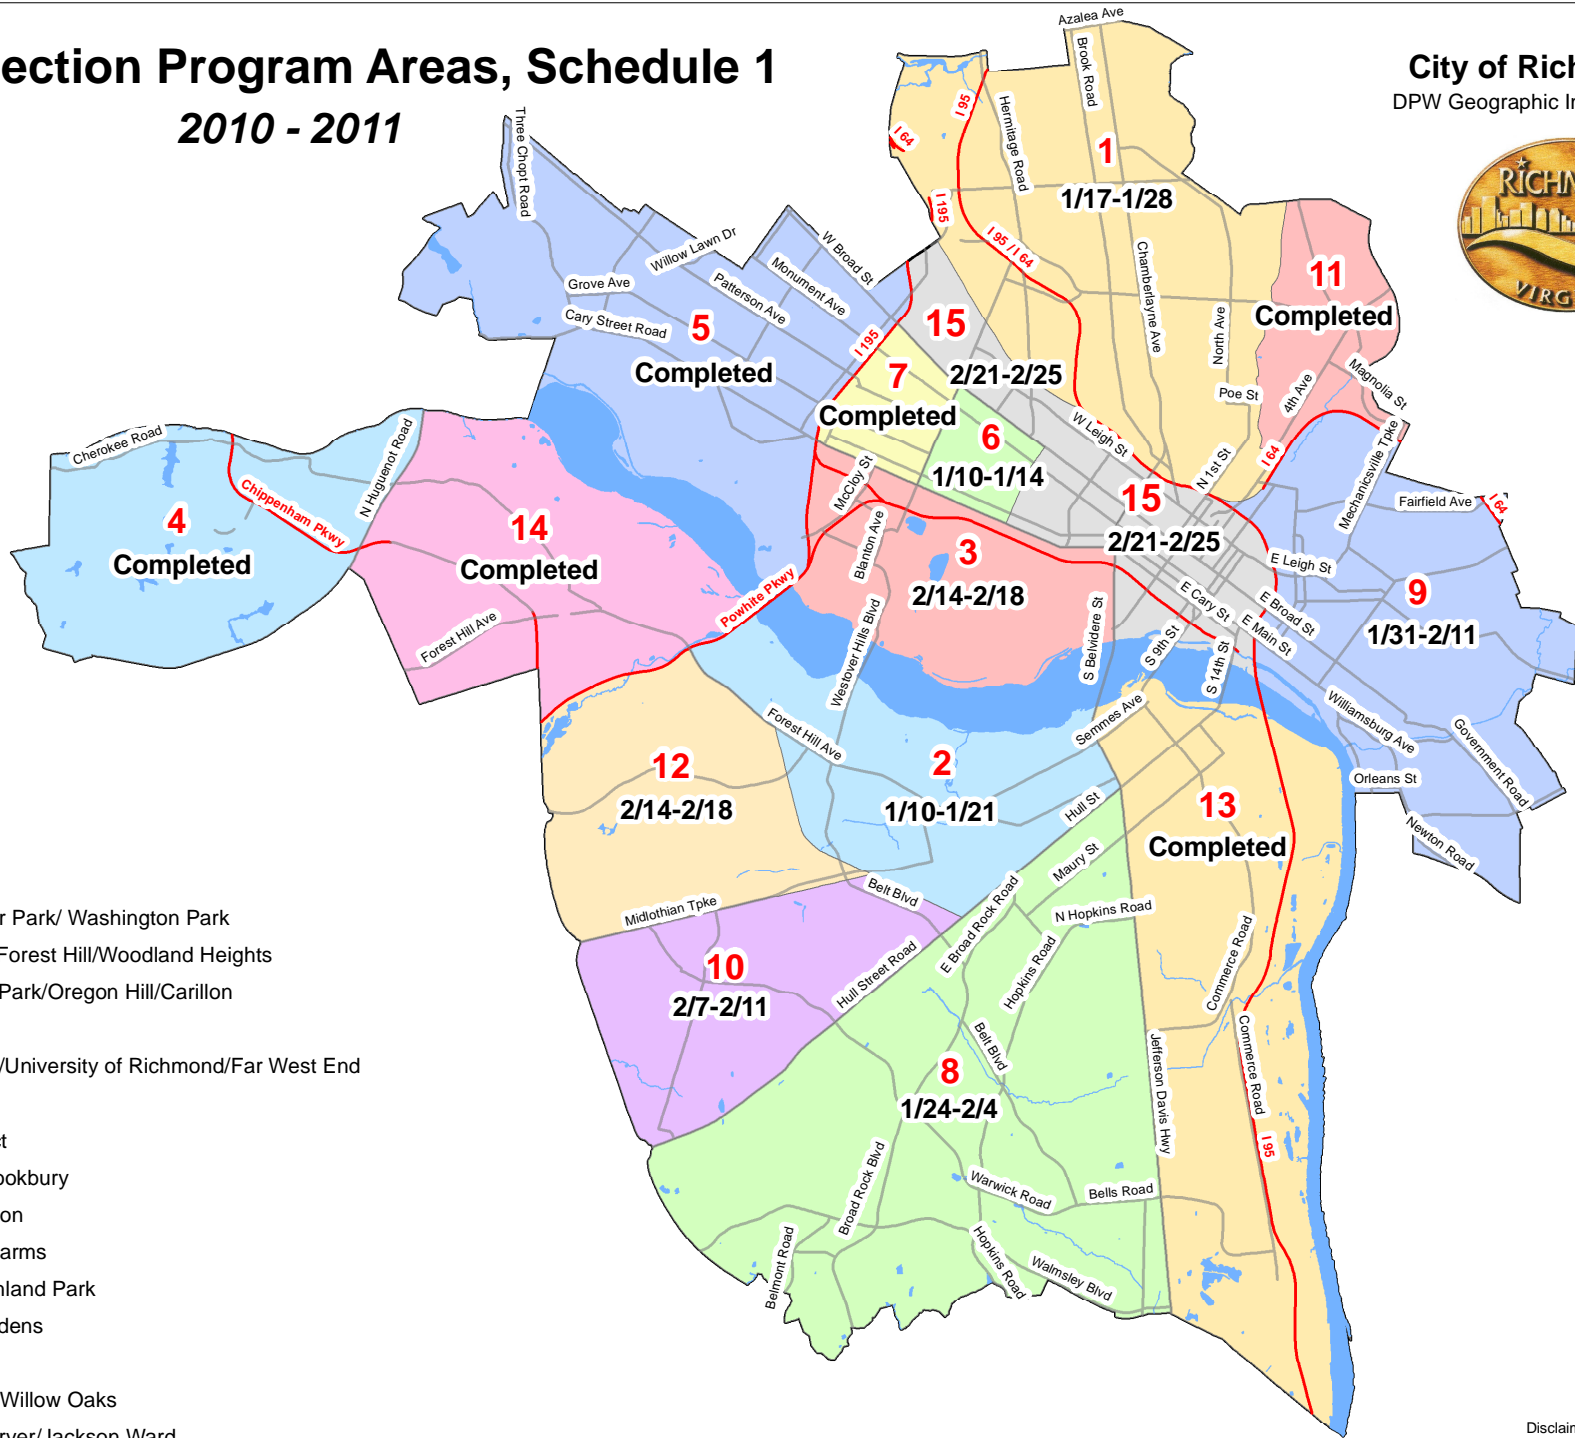

Leaf Collection Program Areas, Schedule 1

2010 - 2011

City of Richmond, VA
DPW Geographic Information Systems

Legend

— Primary Roads

— Highways

Leaf Collection Areas

Name

- 1. Bellevue/ Ginter Park/ Washington Park
- 2. Westover Hills/Forest Hill/Woodland Heights
- 3. Maymont/Byrd Park/Oregon Hill/Carillon
- 4. Stony Point
- 5. Windsor Farms/University of Richmond/Far West End
- 6. The Fan
- 7. Museum District
- 8. Broad Rock/Brookbury
- 9. Church Hill/Fulton
- 10. Worthington Farms
- 11. Northside/Highland Park
- 12. Westover Gardens
- 13. Bellemeade
- 14. Stafford Hills/Willow Oaks
- 15. Newtowne/Carver/Jackson Ward
- City Boundary
- Water Body

This Leaf Collection Schedule is subject to change due to inclement weather.

Map Created by City of Richmond, Department of Public Works GIS, 12/28/2010 / DBU

Disclaimer:
The City of Richmond assumes no liability either for any errors, omissions, or inaccuracies in the information provided regardless of the cause of such or for any decision made, action taken, or action not taken by the user in reliance upon any maps or information provided herein.