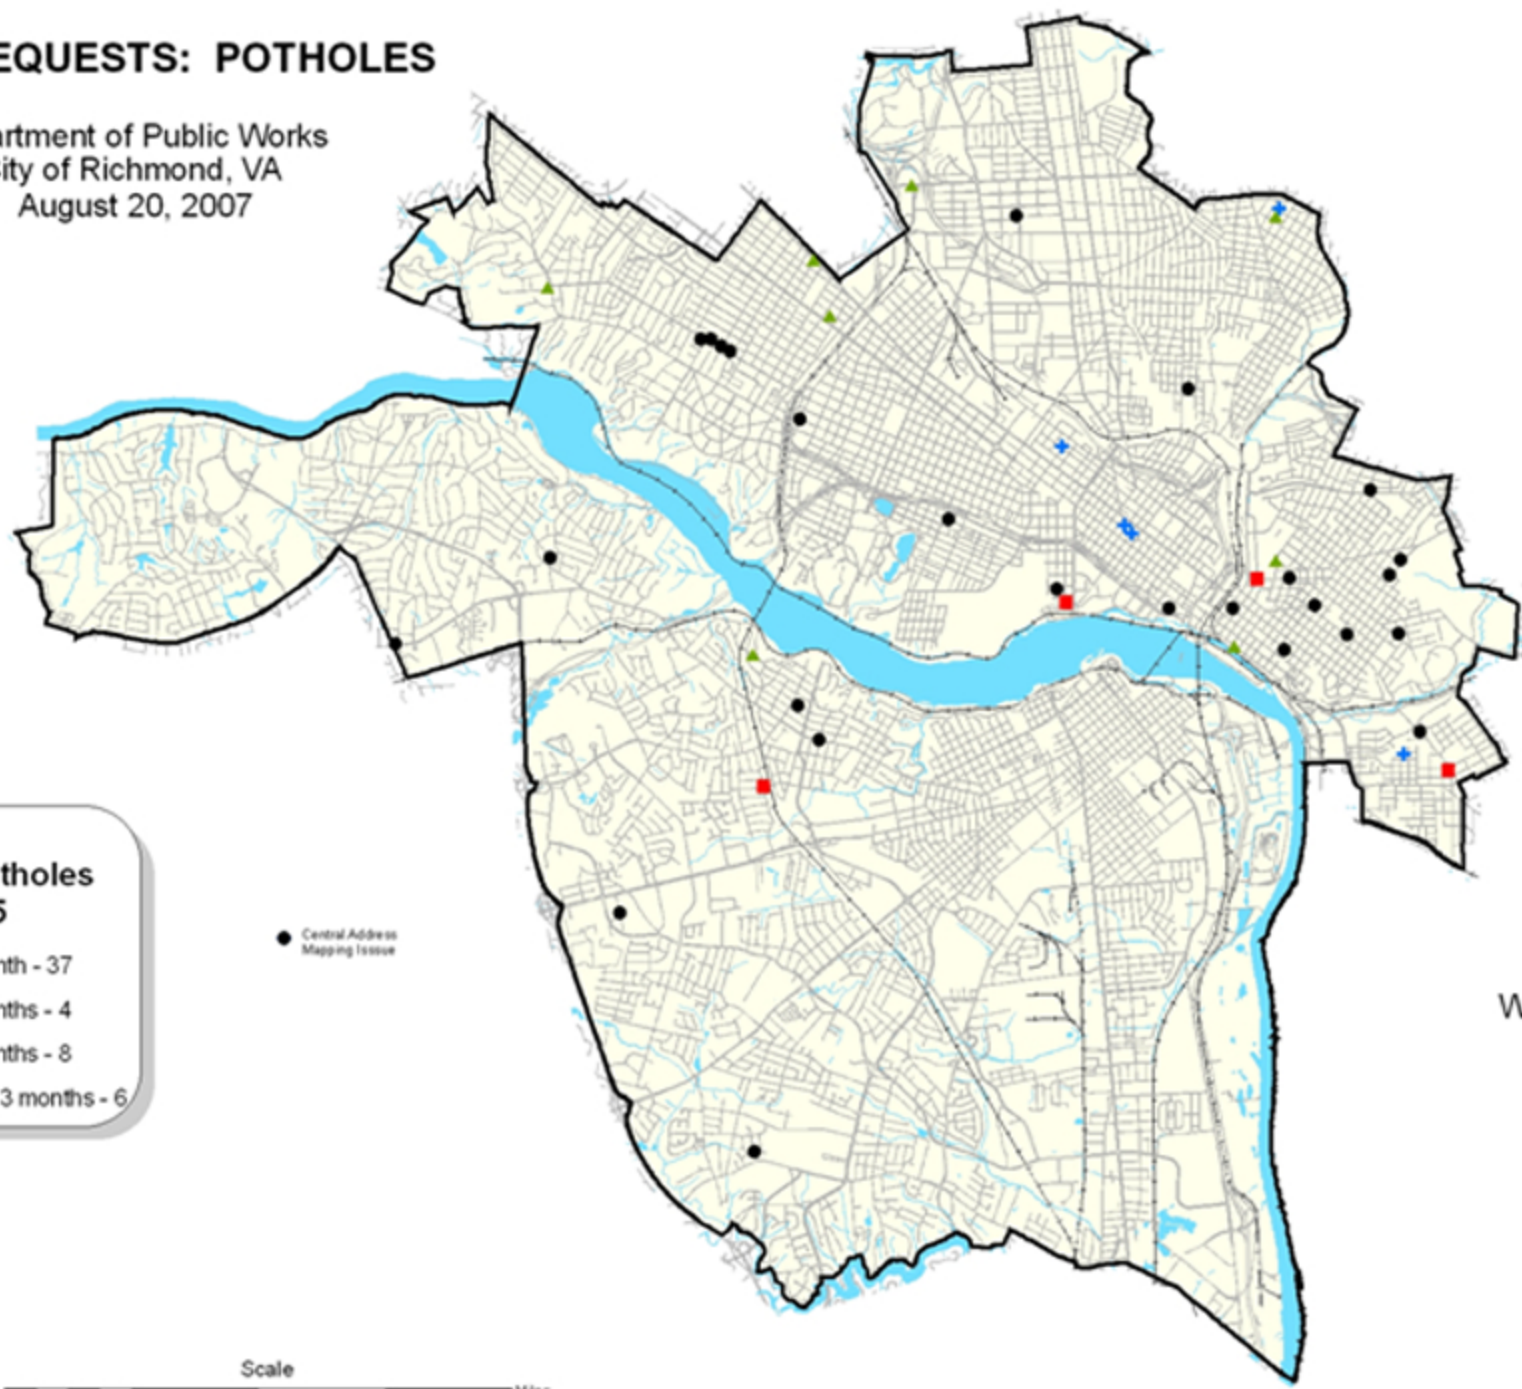

OPEN REQUESTS: POTHOLES

Department of Public Works
City of Richmond, VA
August 20, 2007

Legend
Open Potholes
Total - 55

- 1 month - 37
- 2 months - 4
- ▲ 3 months - 8
- ✦ Over 3 months - 6

● Central Address Mapping Issue