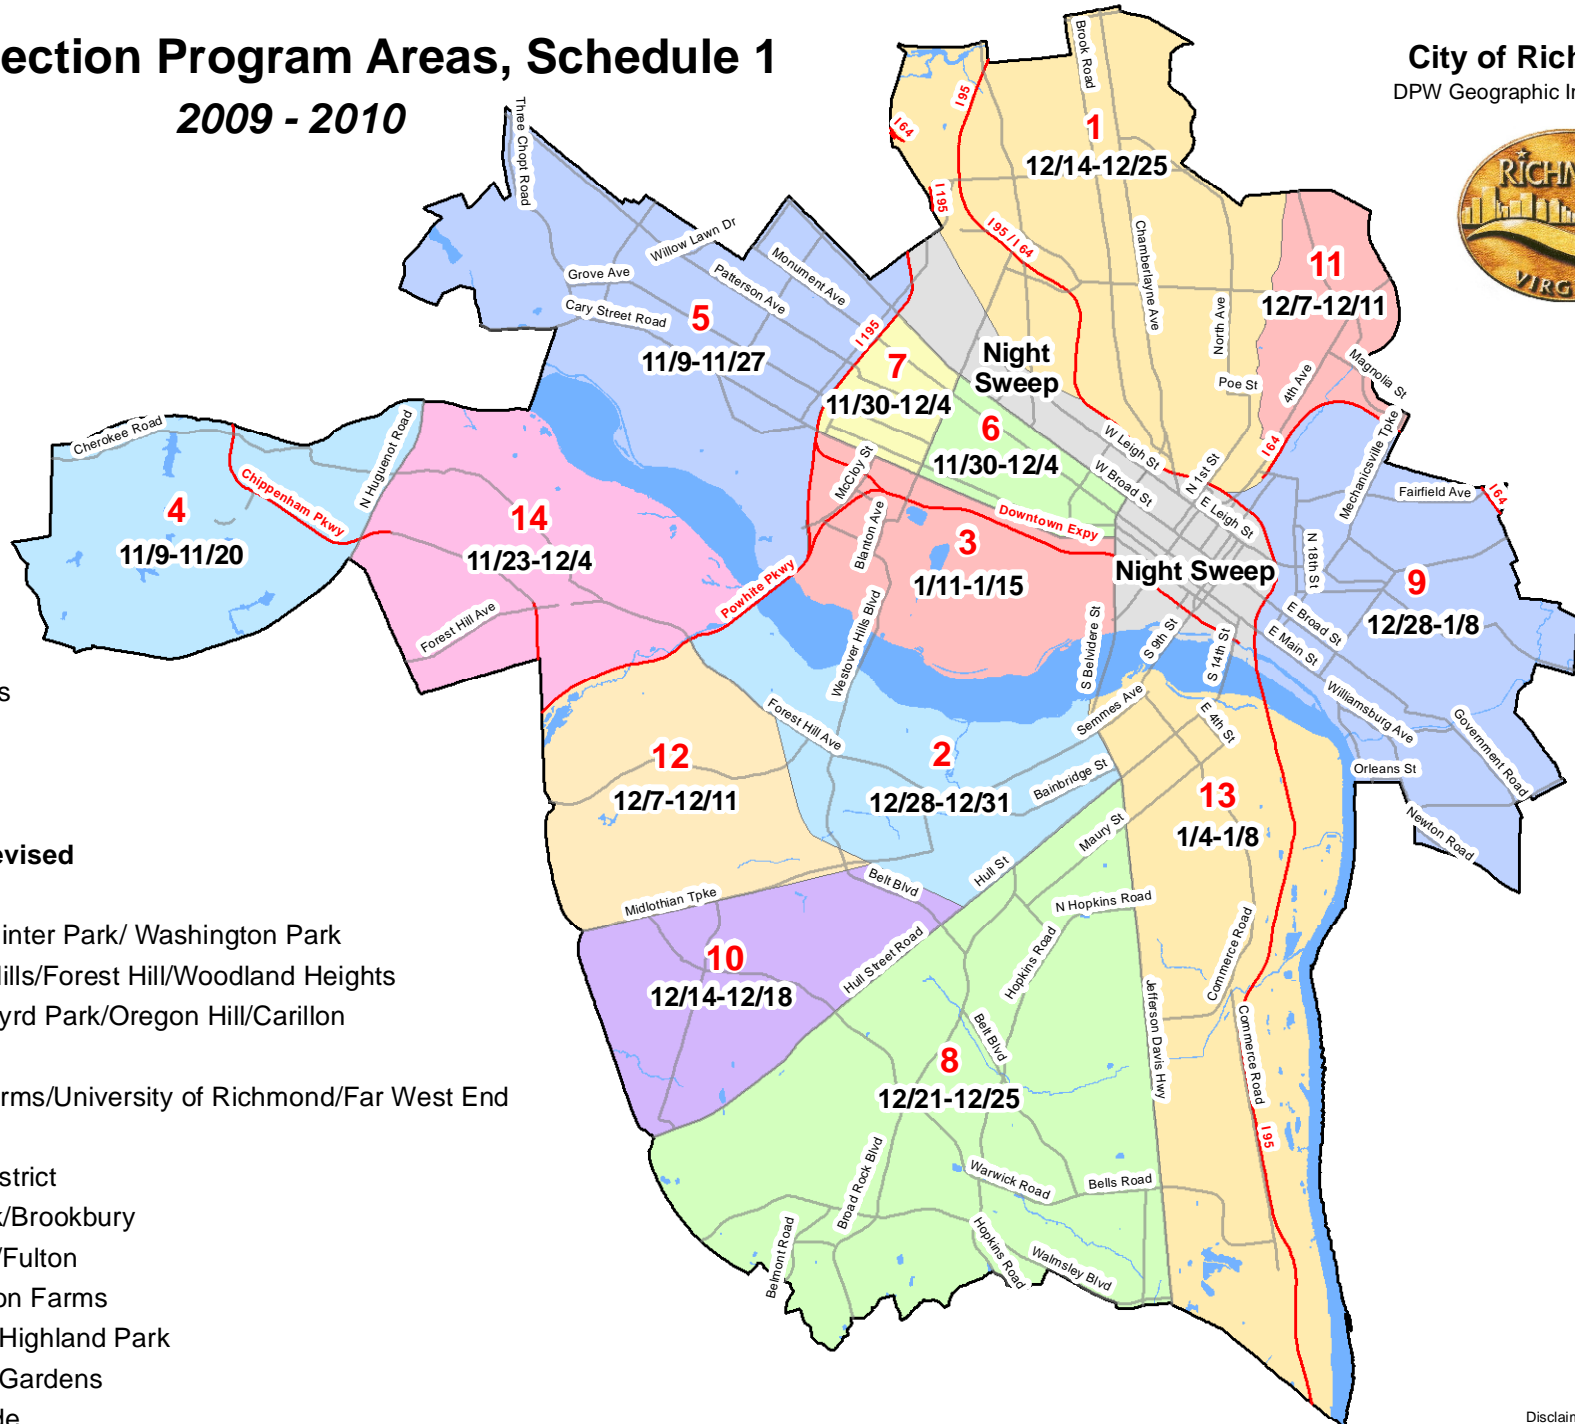

Leaf Collection Program Areas, Schedule 1

2009 - 2010

City of Richmond, VA
DPW Geographic Information Systems

Legend

- Primary Roads
- Highways
- City Boundary
- Water Body

Leaf Collection Revised

Name

- 1. Bellevue/ Ginter Park/ Washington Park
- 2. Westover Hills/Forest Hill/Woodland Heights
- 3. Maymont/Byrd Park/Oregon Hill/Carillon
- 4. Stony Point
- 5. Windsor Farms/University of Richmond/Far West End
- 6. The Fan
- 7. Museum District
- 8. Broad Rock/Brookbury
- 9. Church Hill/Fulton
- 10. Worthington Farms
- 11. Northside/Highland Park
- 12. Westover Gardens
- 13. Bellemeade
- 14. Strafford Hills/Willow Oaks
- Night Sweep

This Leaf Collection Schedule is subject to change due to inclement weather.
Map Created by City of Richmond, Department of Public Works GIS, 09/28/2009 / DBU

Disclaimer:
The City of Richmond assumes no liability either for any errors, omissions, or inaccuracies in the information provided regardless of the cause of such or for any decision made, action taken, or action not taken by the user in reliance upon any maps or information provided herein.