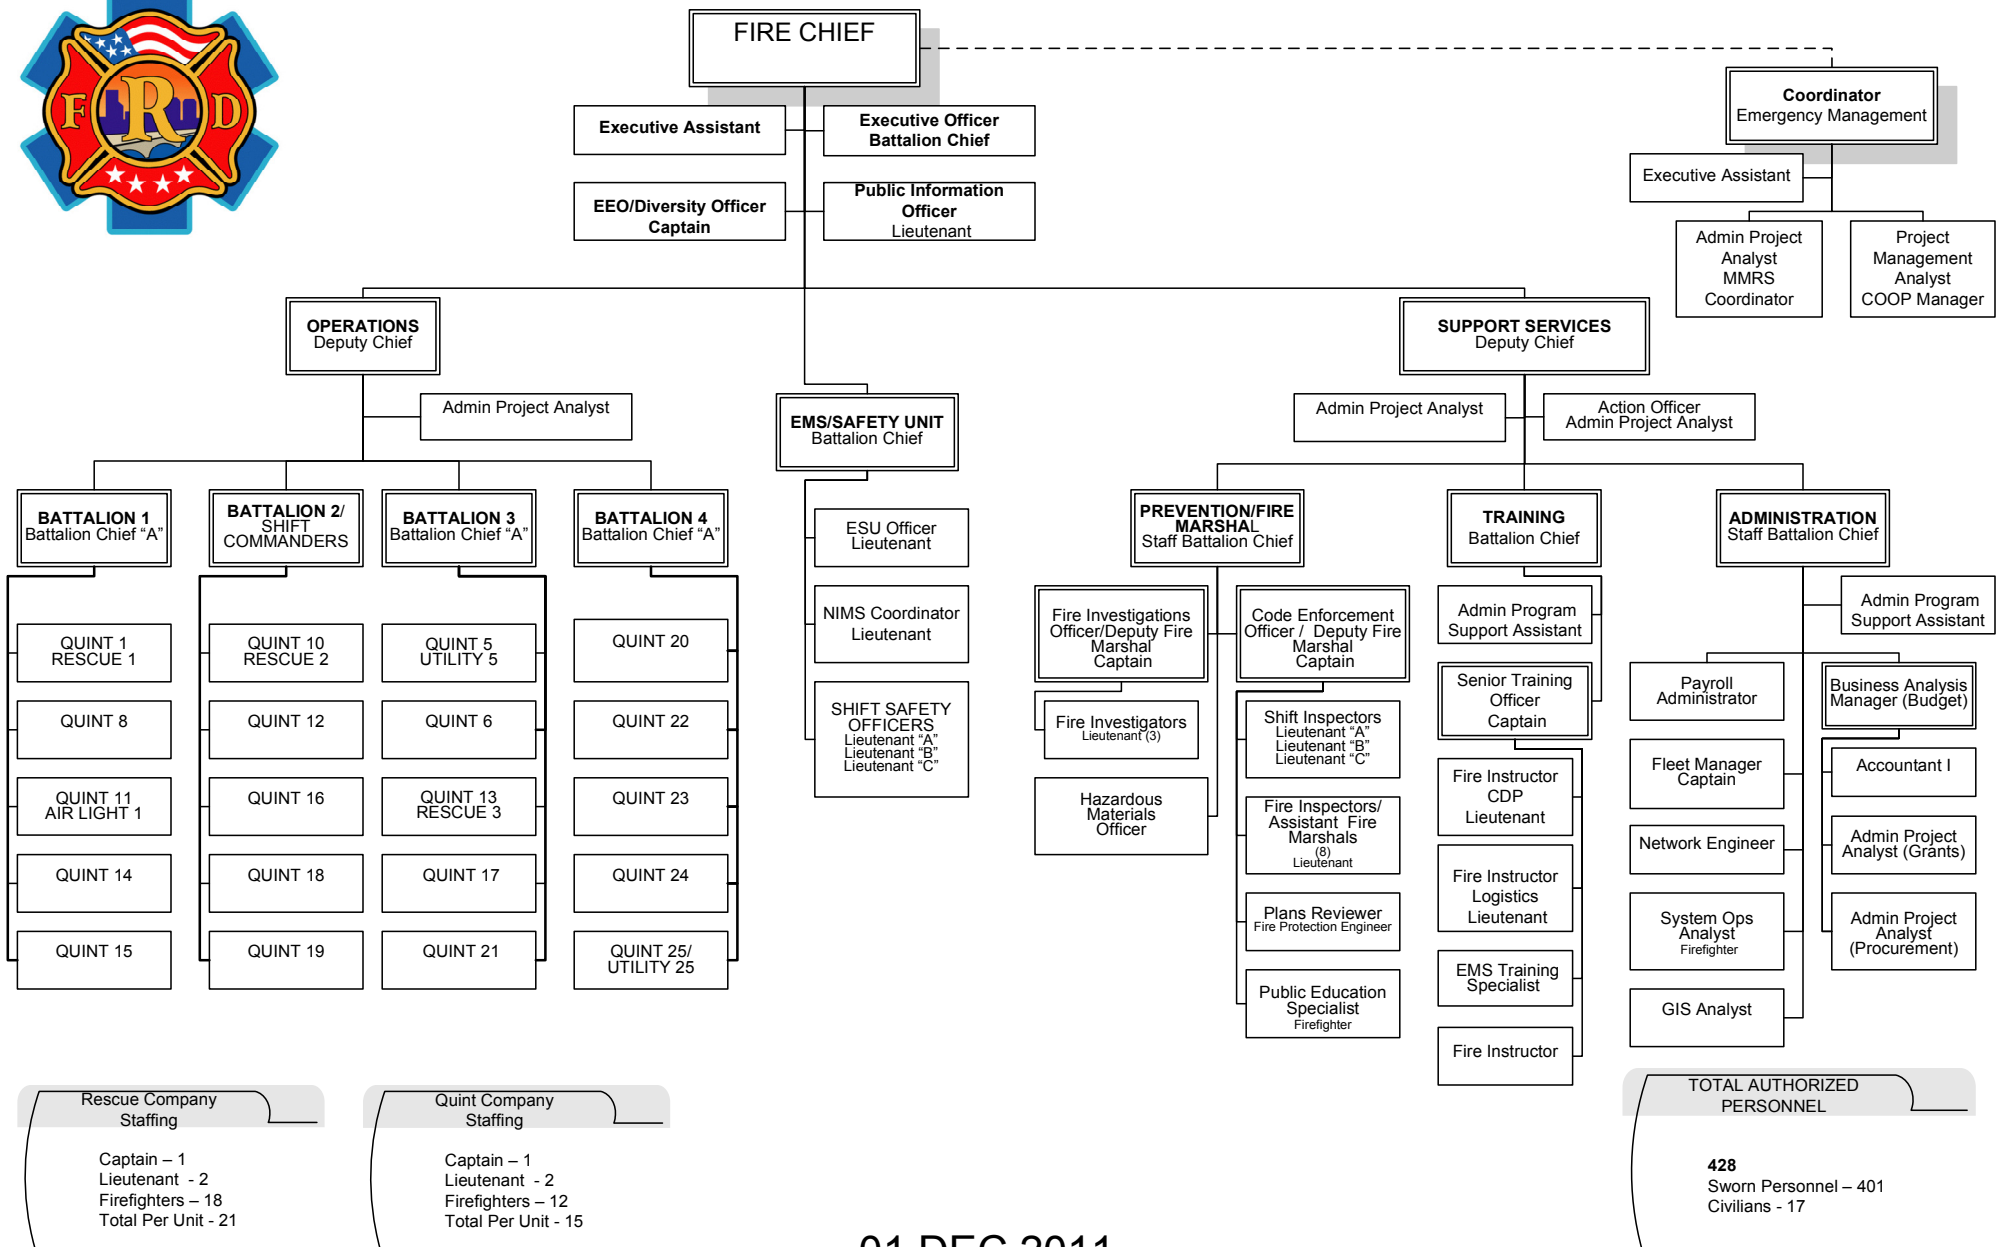

Richmond Fire and Emergency Services Organizational Chart

01 DEC 2011