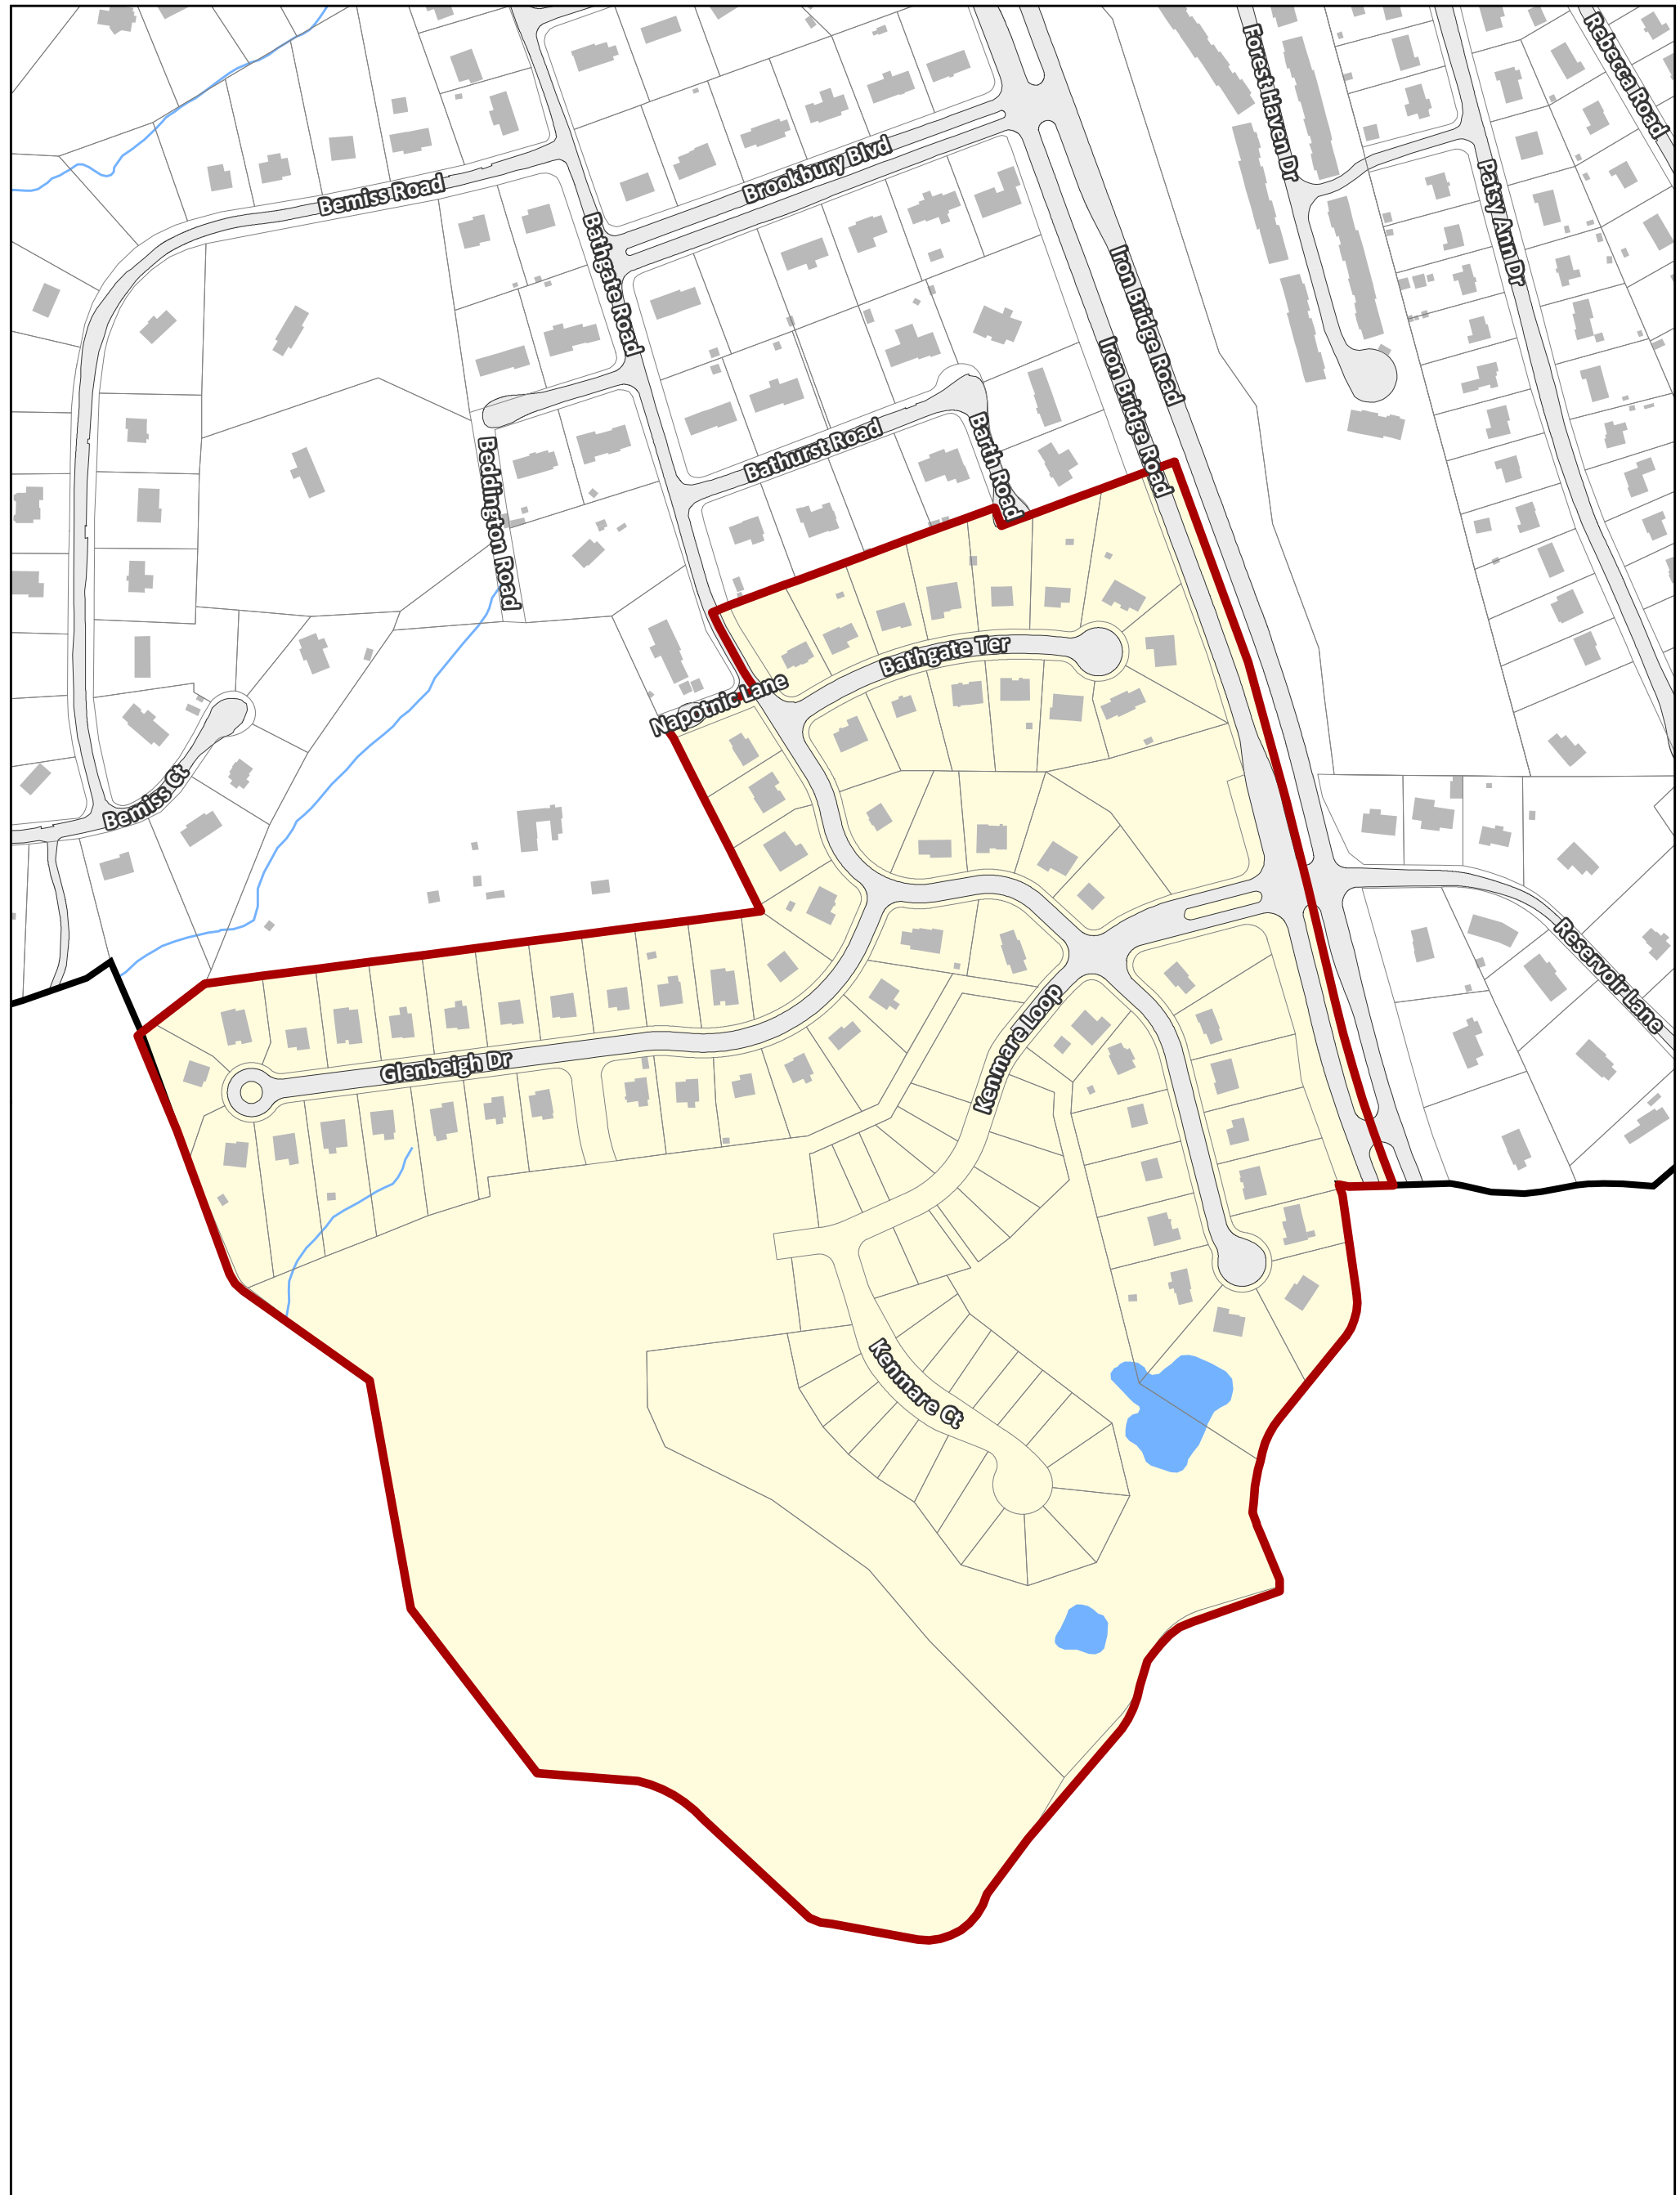

Adams Park Homeowners Association

City of Richmond, VA

Geographic Information Systems

Disclaimer:
The City of Richmond assumes no liability either for any errors, omissions, or inaccuracies in the information provided regardless of the cause of such or for any decision made, action taken, or action not taken by the user in reliance upon any maps or information rovided herein.

- | | | | |
|---|----------------------|---|--------------------|
|  | Association Boundary |  | Buildings |
|  | City Boundary |  | Parks & Open Space |
|  | Parcels |  | Water |