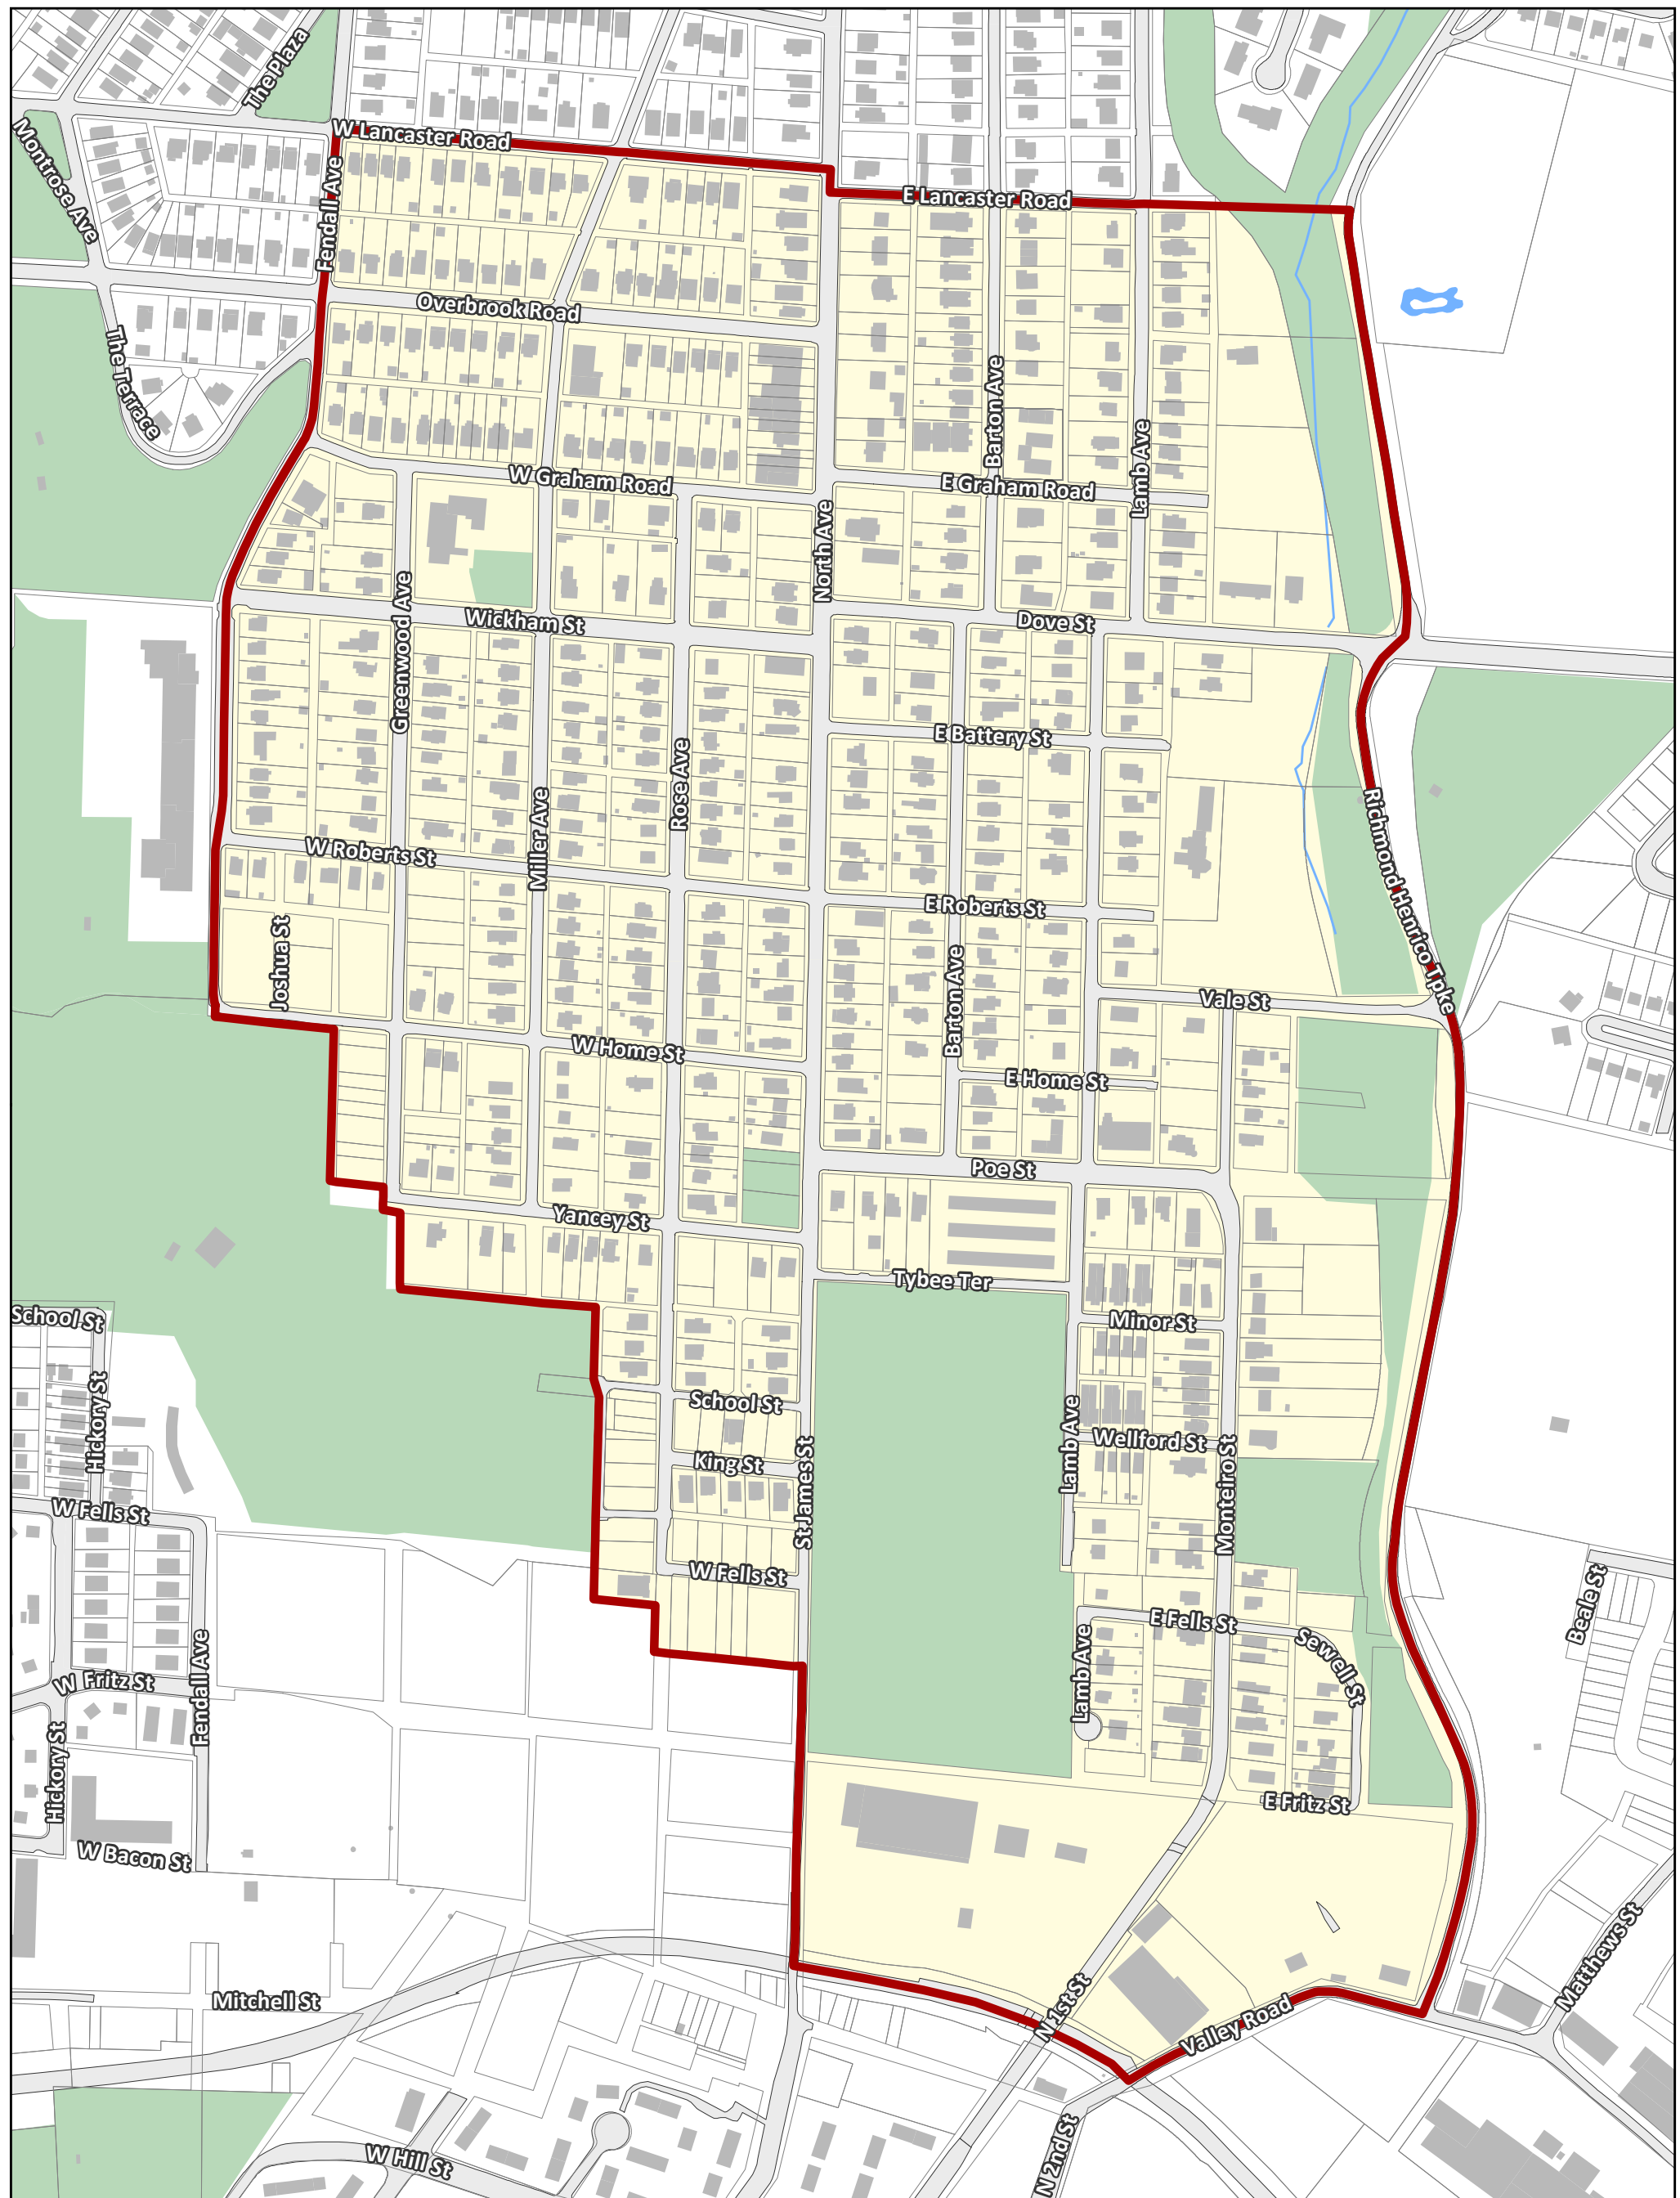

Southern Barton Heights Community Association

City of Richmond, VA

Geographic Information Systems

-  Association Boundary
-  City Boundary
-  Parcels
-  Buildings
-  Parks & Open Space
-  Water

Disclaimer:
 The City of Richmond assumes no liability either for any errors, omissions, or inaccuracies in the information provided regardless of the cause of such or for any decision made, action taken, or action not taken by the user in reliance upon any maps or information rovided herein.