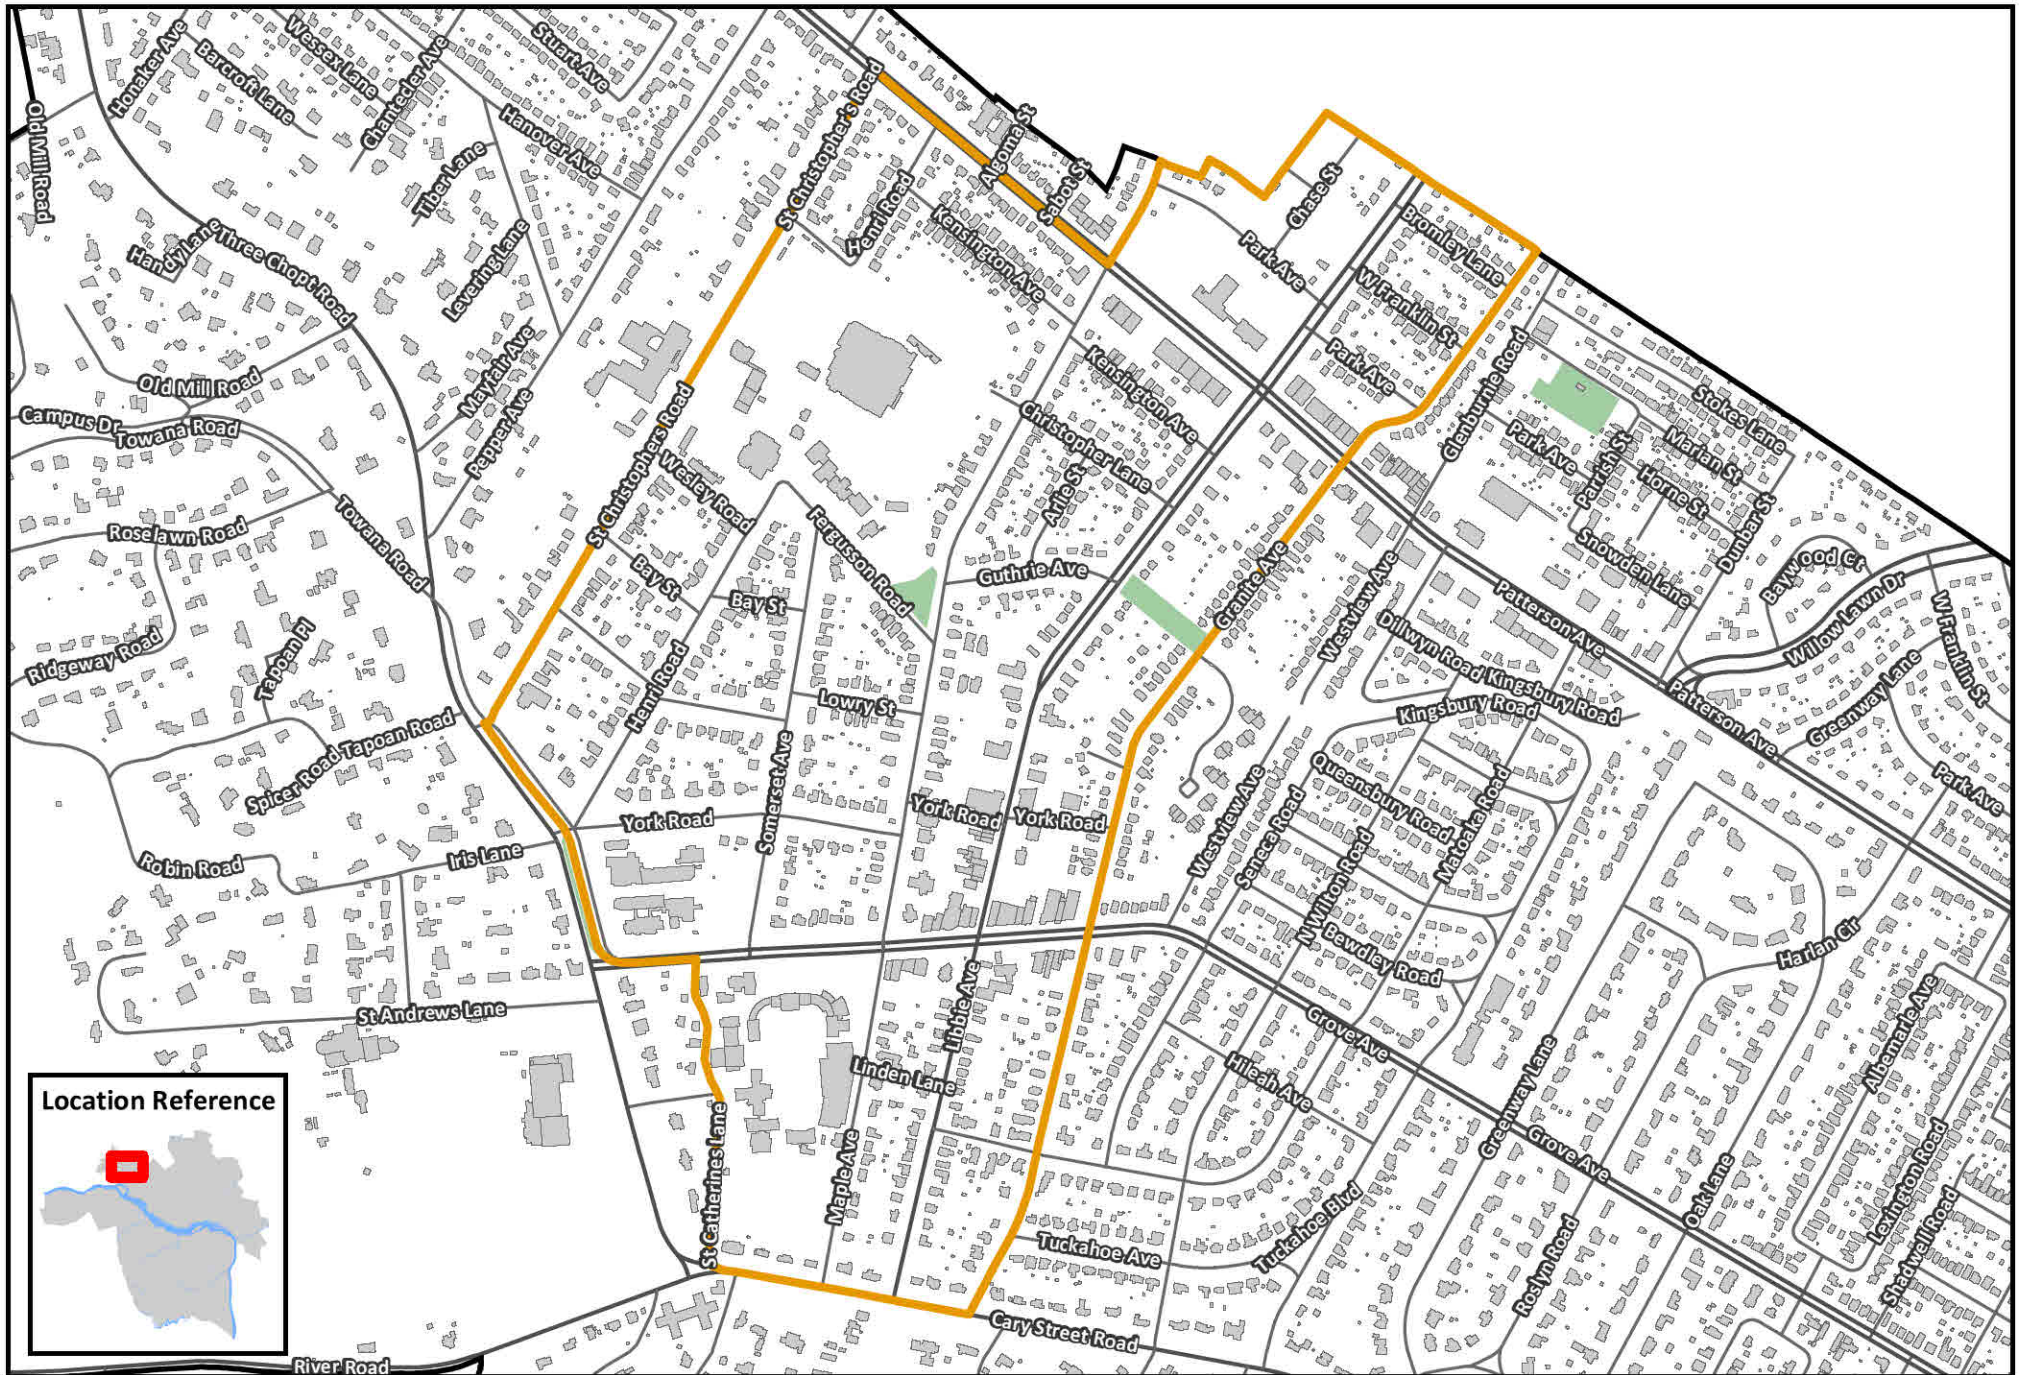

Libbie & Grove Parking Study Area

Disclaimer:
The City of Richmond assumes no liability either for any errors, omissions, or inaccuracies in the information provided regardless of the cause of such or for any decision made, action taken, or action not taken by the user in reliance upon any maps or information provided herein.

1 inch = 809 feet