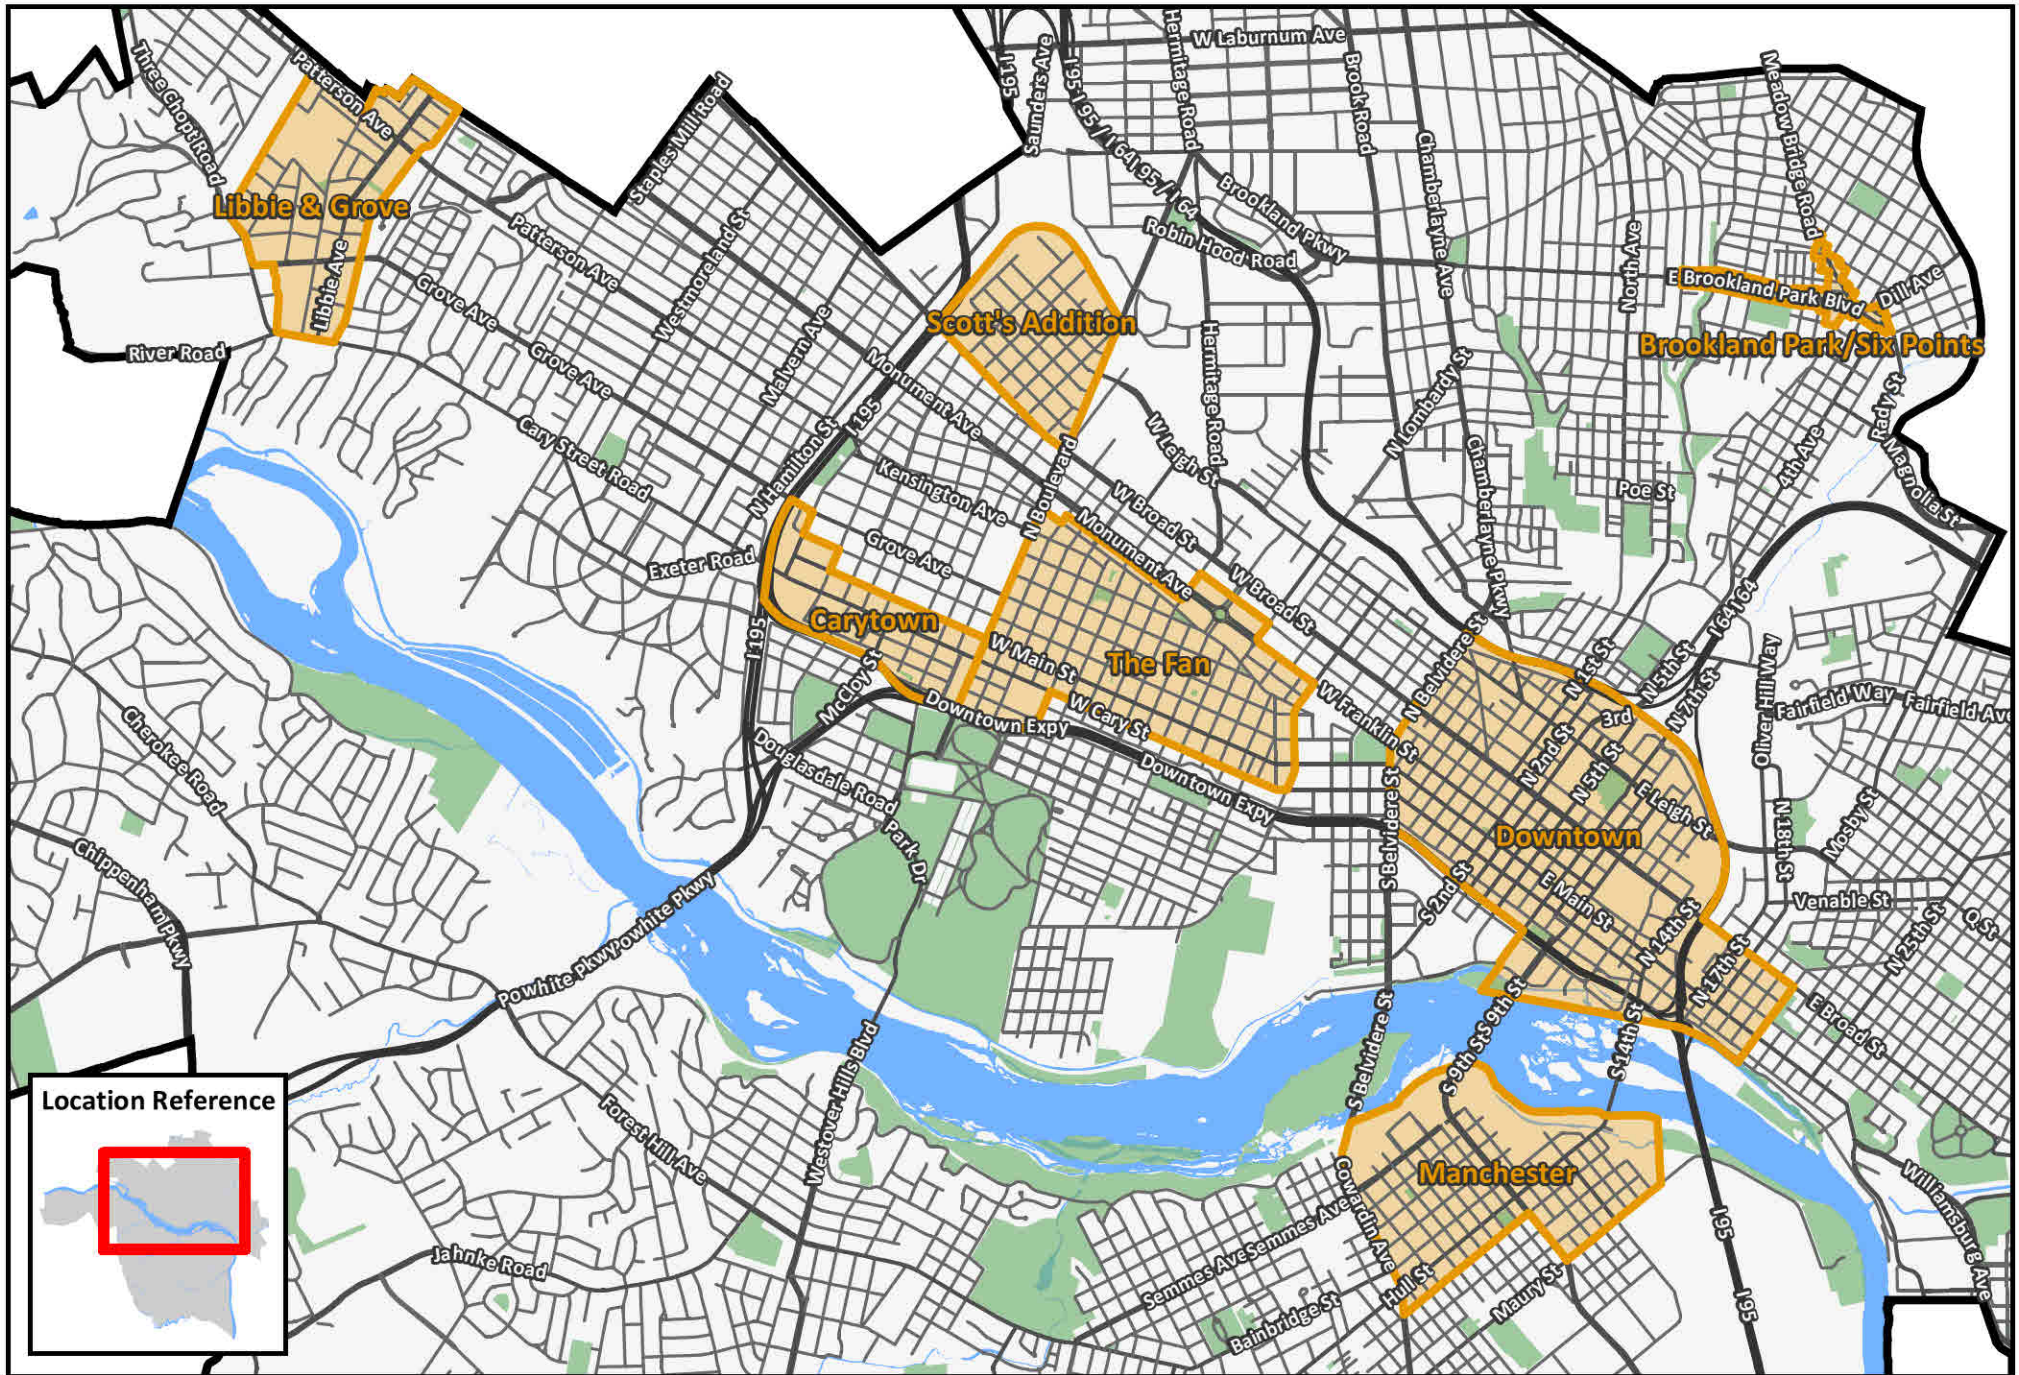

# Parking Study Areas

Disclaimer:  
The City of Richmond assumes no liability either for any errors, omissions, or inaccuracies in the information provided regardless of the cause of such or for any decision made, action taken, or action not taken by the user in reliance upon any maps or information provided herein.

1 inch = 3,686 feet