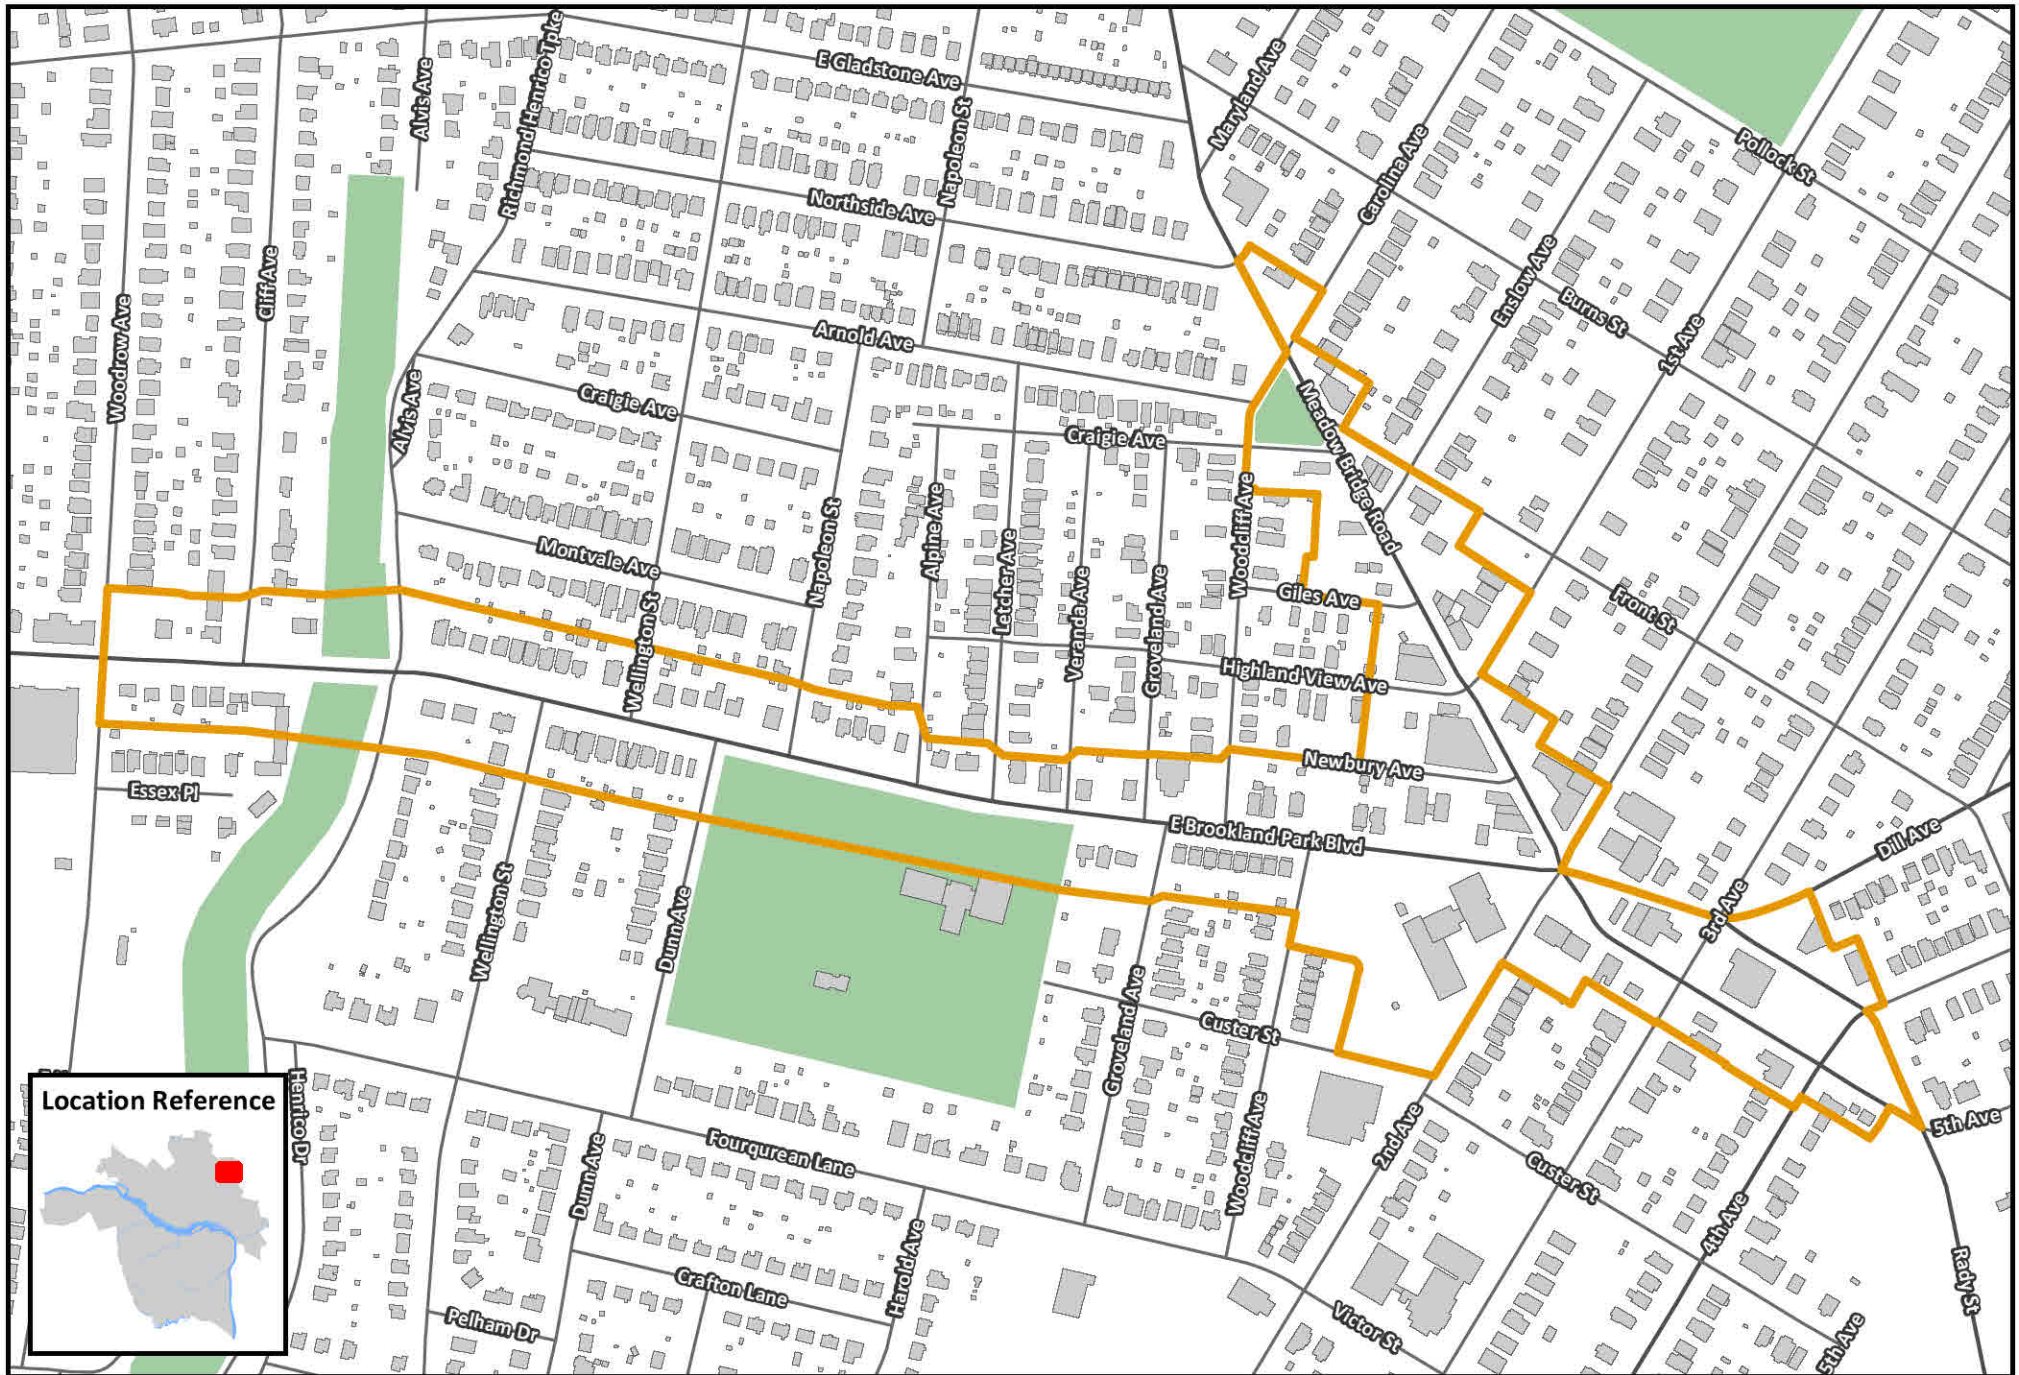

Brookland Park/Six Points Parking Study Area

Location Reference

Disclaimer:
The City of Richmond assumes no liability either for any errors, omissions, or inaccuracies in the information provided regardless of the cause of such or for any decision made, action taken, or action not taken by the user in reliance upon any maps or information provided herein.

1 inch = 426 feet